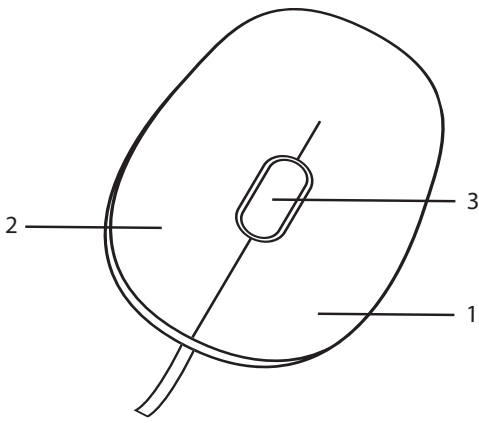

Model: MS10

Mini optical mouse

GB

Installation

Plug the mouse into USB port of your computer.

Safety instructions

- Do not disassemble the product or remove any parts
- Do not put the product into water or any liquid. Should this happen, take the product off computer and contact your vendor or after sales service center for maintenance
- Do not put the product close to heat source, or expose it to high temperature.