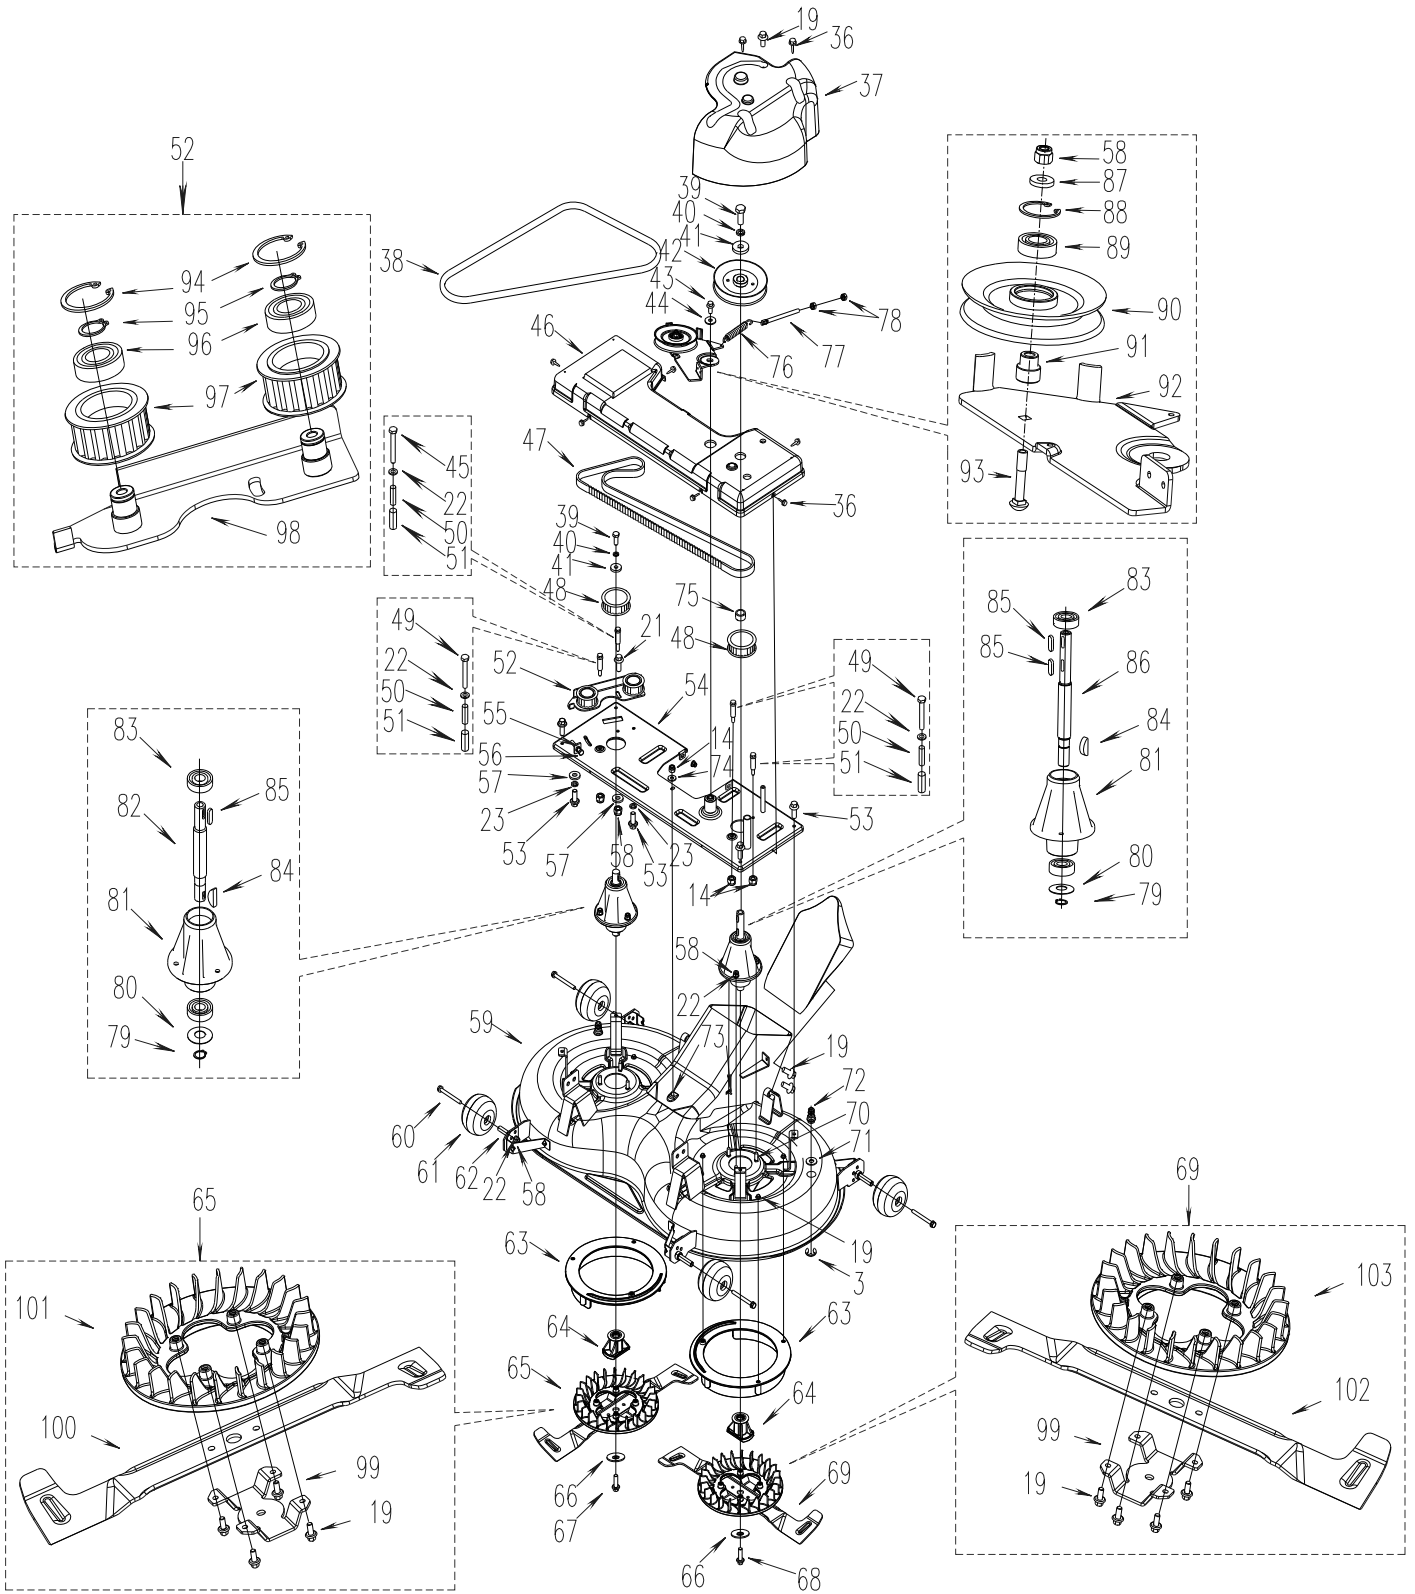

Deck assembly

No.	Parts no.	Description
3	B896-15	Split washer 15
14	B6182-6	Nut M6
19	B5787-612	Bolt M6*12
22	B97.1-8	Washer 8
23	B93-8	Spring washer 8
36	B5285-ST4.812	Tapping screw 4.8*12
37	T001015	Belt cover
38	T001201	Belt
39	B5783-1025	Bolt M10*25
40	B93-10	Spring washer 10
41	T001012	Washer
42	T001220	Pulley welding assembly
43	B5787-1020	Bolt M10*20
44	B96-10	Washer 10
45	B5782-860	Bolt M8*60
46	T001001	Cover
47	T001004	Synchronous belt
48	T001050	Synchronous pulley
49	B5782-855	Bolt M8*55
50	T001191	Protection belt pipe
51	T001192	Protection belt Bushing
52	T001270	Take-up pulley assembly
53	B5787-820	Bolt M8*20
54	T001170	Fixed plate welding assembly
55	B6172.1-8	Nut M8
56	B5782-850	Bolt M8*50
57	2800006	Washer
58	B6182-8	Nut M8
59	T001100	Deck welding assembly
60	B5782-880	Bolt M8*80
61	T001126	Floating pulley assembly
62	T001122	Bolt pipe
63	T001230	Wind protection plate assembly
64	T001006	Blade adaptor
65	T001240	Right blade assembly
66	T001007	Washer
67	B5787-10140-10.9	Bolt M10*1*40

No.	Parts no.	Description
68	B5787-10140L-10.9	Bolt M10*1*40 (Left rotation)
69	T001250	Left blade assembly
70	B12-825	Bolt M8*25
71	T001013	Rubber washer
72	1810014	Washing port
73	B801-616	Bolt M6*16
74	T001014	Washer
75	T001002	Bushing
76	T001008	Deck spring
77	T001005	Pull rod
78	B6170-6	Nut M6
79	B894.1-20	Circlip 20
80	T001153	Washer
81	T001151	Spindle housing
82	T001161	Right transmission shaft
83	B276-6204RS	Bearing 6204-2RS
84	B1099-56.516	Woodruff key 5*6.5*16
85	B1096-620	Key 6*20
86	T001152	Left transmission shaft
87	T001204	Washer
88	B893.1-32	Check ring 32
89	B276-6002-2RS	Bearing 6002-2RS
90	T001211	Take-up pulley welding assembly
91	T001203	Bearing spindle
92	T001202	Swing arm plate
93	B801-840	Bolt M8*40
94	B893.1-35	Check ring 35
95	B894.1-17	Check ring 17
96	B276-6003RS	Bearing 6003-2RS
97	T001186	Synchronous take-up pulley
98	T001180	Swing arm welding assembly
99	T001242	Fixed plate
100	T001245	Right blade
101	T001246	Right impeller assembly
102	T001255	Left blade
103	T001256	Left impeller assembly