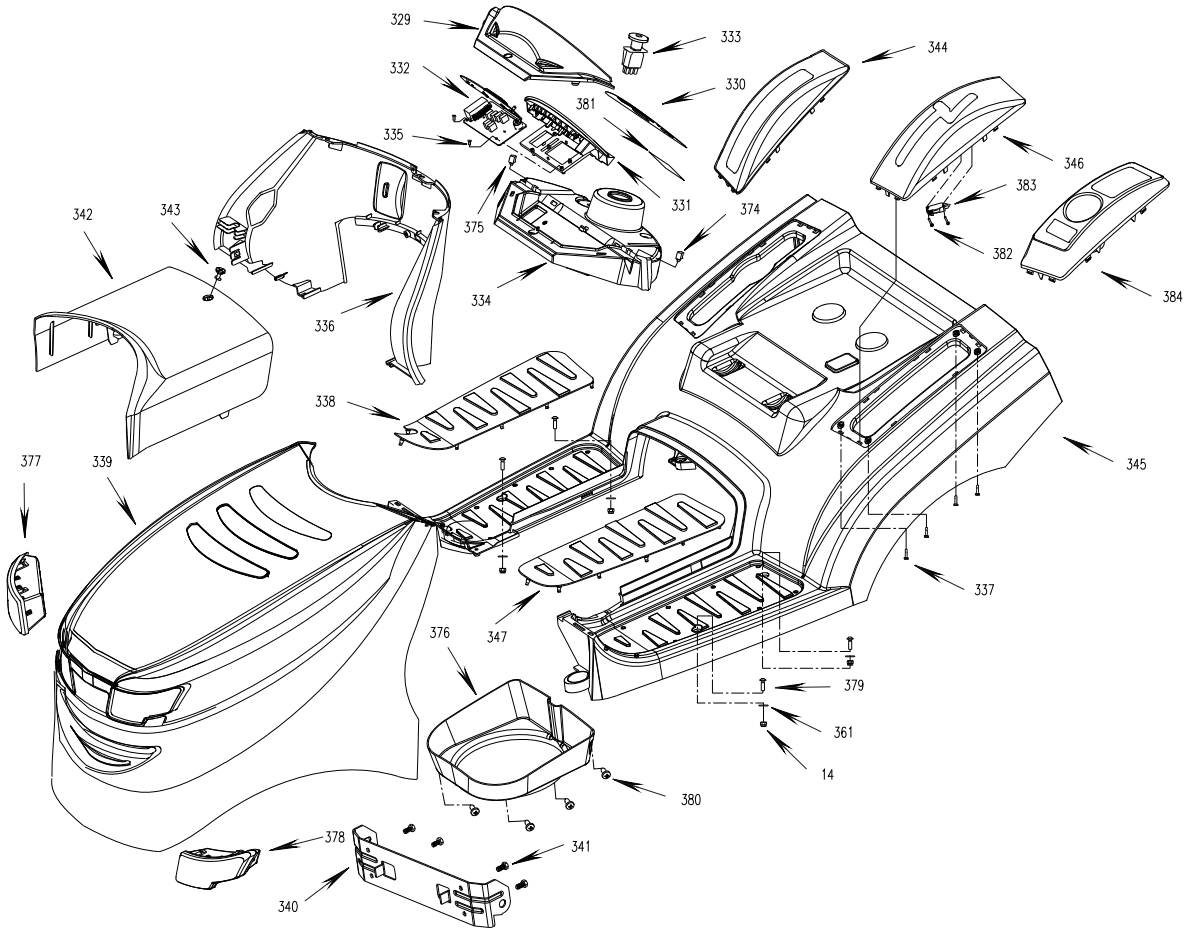

No.	Parts no.	Description
14	B6182-6	Nut M6
329	T005521	Dashboard protecting cover
330	T005541	Dashboard membrane
331	T005525	Dashboard
332	T005201	Circuit board
333	5208022	Blade switch
334	T005522	Steering wheel protecting cover
335	B5285-296C	Tapping screw 2.9*6
336	T005523	Engine rear cover
337	B5285-4213	Tapping screw 4.2*13
338	T005513	Pedal right pad
339	T005531	Engine cover
340	T005505	Shaft board
341	B5285-6313C	Tapping screw 6.3*13
342	T005516	Pedal cover
343	T005519	Limit fastener

No.	Parts no.	Description
344	T005511	Adjustment lever protecting cover
345	T005518	Seat and pedal cover
346	T005512	Speed position protecting cover
347	T005514	Pedal left pad
374	T005526	Engine left pad
375	T005527	Engine right pad
376	T005539	Wind guide cover
377	T005538	Right lamp assembly
378	T005537	Left lamp assembly
379	B801-820	Square neck bolt 8*20
380	B845-4219	Tapping screw 4.2*19
381	T005547	Waterproof cloth
382	B5285-2919C	Tapping screw 2.9*19
383	T005051	Micro switch WS2-05D5-F200
384	T005517	Placed sundry seat