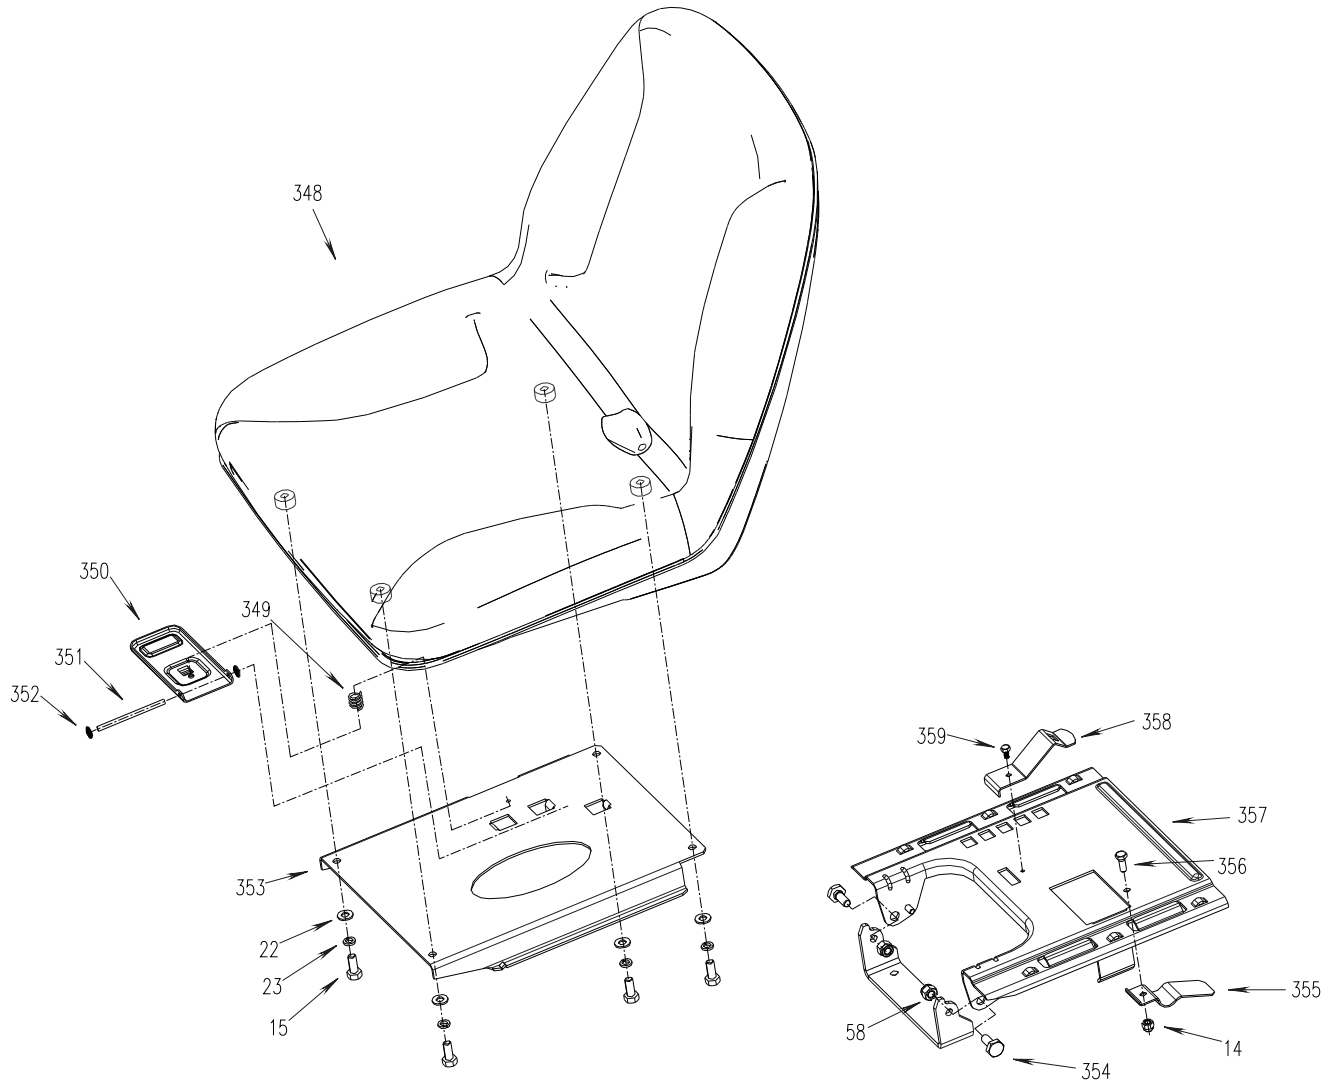

Seat assembly

No.	Parts no.	Description
14	B6182-6	Nut M6
15	3300106	Bolt 5/16-18UNC*3/4
22	B97.1-8	Washer 8
23	B93-8	Spring washer 8
58	B6182-8	Nut M8
348	T001802	Seat
349	T001959	Pressure spring
350	T001956	Seat adjusting plate
351	T001958	Joint rod

No.	Parts no.	Description
352	4004228	Star lock washer
353	T001952	Seat portable plate
354	T001801	Pin roll
355	T001955	Joint plate
356	B5781-616	Bolt M6*16
357	T001960	Seat fixed plate welding assembly
358	T001954	Joint plate
359	B5285-4895	Tapping screw 4.8*9.5