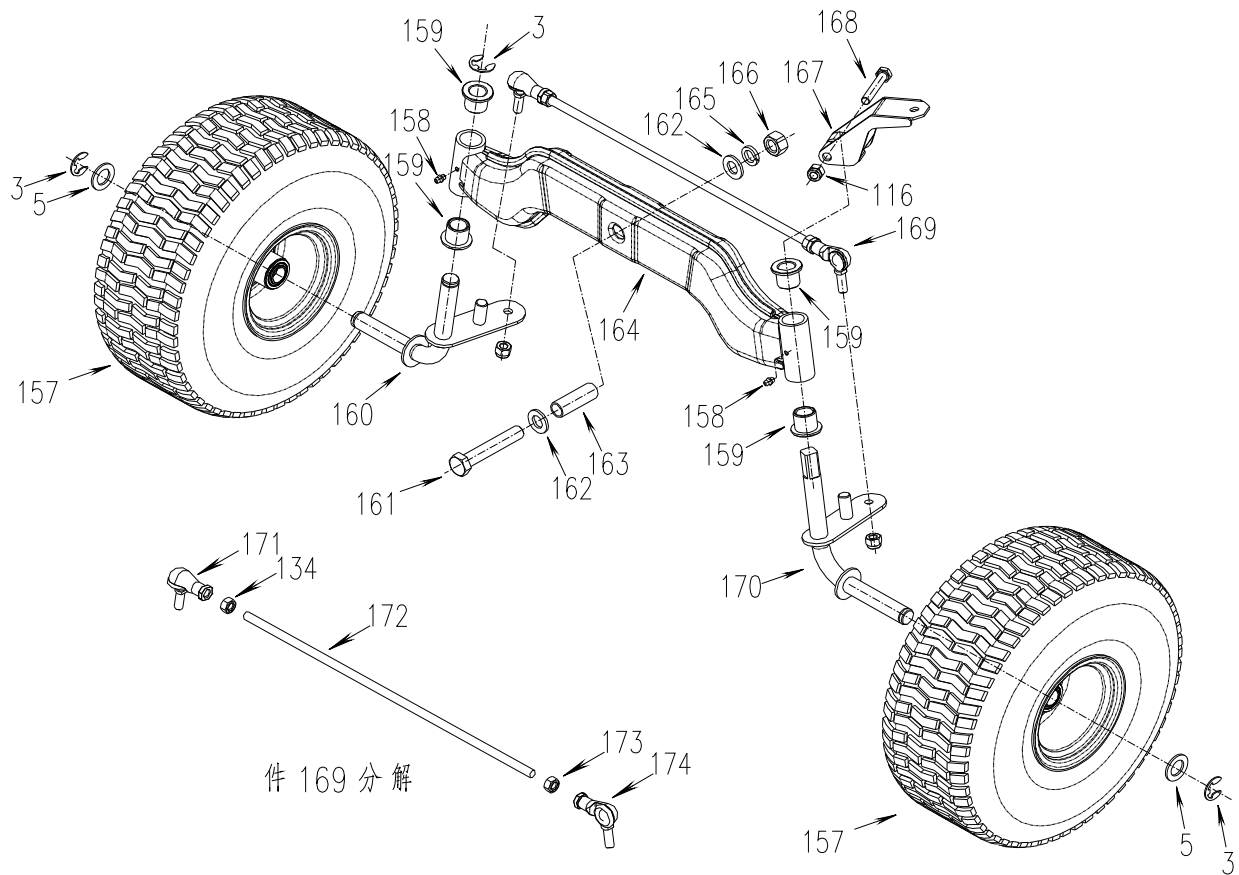

Front axle assembly

No.	Parts no.	Description
3	B896-15	Split washer 15
5	T000008	Washer
116	B6182-10	Nut M10
134	B6170-10	Nut M10
157	T002780	Front wheel
158	B1152-6	Oil cup M6
159	3301003	Shaft bushing
160	T002750	Right front shaft welding assembly
161	B5782-1690	Bolt M16*90
162	B97.1-16	Washer 16
163	T002701	Front axle bushing

No.	Parts no.	Description
164	T002760	Front axle and beam welding assembly
165	B93-16	Spring washer 16
166	B6170-16	Nut M16
167	T002790	Front axle swinging arm welding assembly
168	B5782-1060	Bolt M10*60
169	T002740	Universal joint assembly
170	T002770	Left front shaft welding assembly
171	SQ10-RS-1	Joint bearing
172	T002741	Pull rod
173	SQ10-RS-1-L	Joint bearing (Left rotation)
174	B6170-10	Nut M10 (Left rotation)