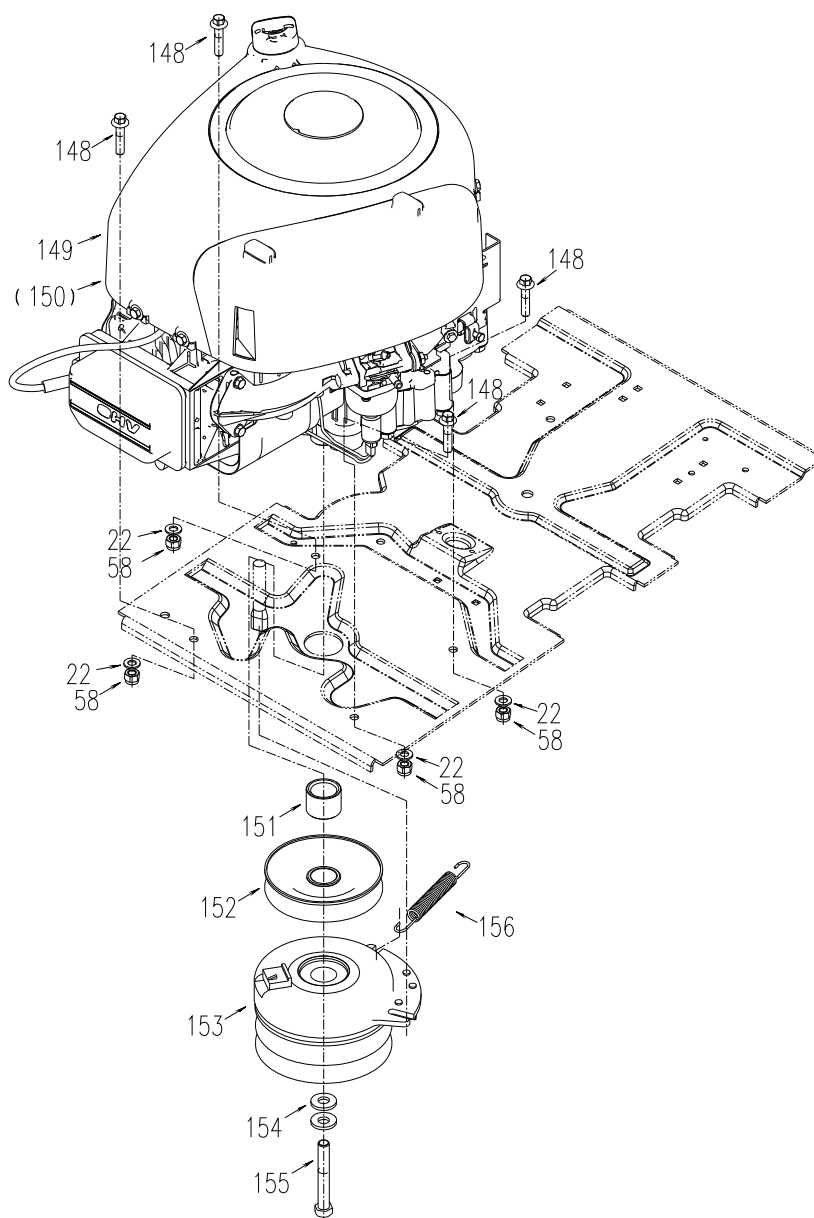

Engine assembly

No.	Parts no.	Description
22	B97.1-8	Washer 8
58	B6182-8	Nut M8
148	B5787-835	Bolt M8*35
149	T004511	BS15.5HP Engine
150	T004512	BS17.5HP Engine
151	T004501	Engine bushing

No.	Parts no.	Description
152	T004530	Engine pulley
153	T004556	Electrical clutch I-5217-56
154	5201061	Prevention loose washer
155	5203412	Bolt 7/16-20UNF×3
156	T004510	Tension spring