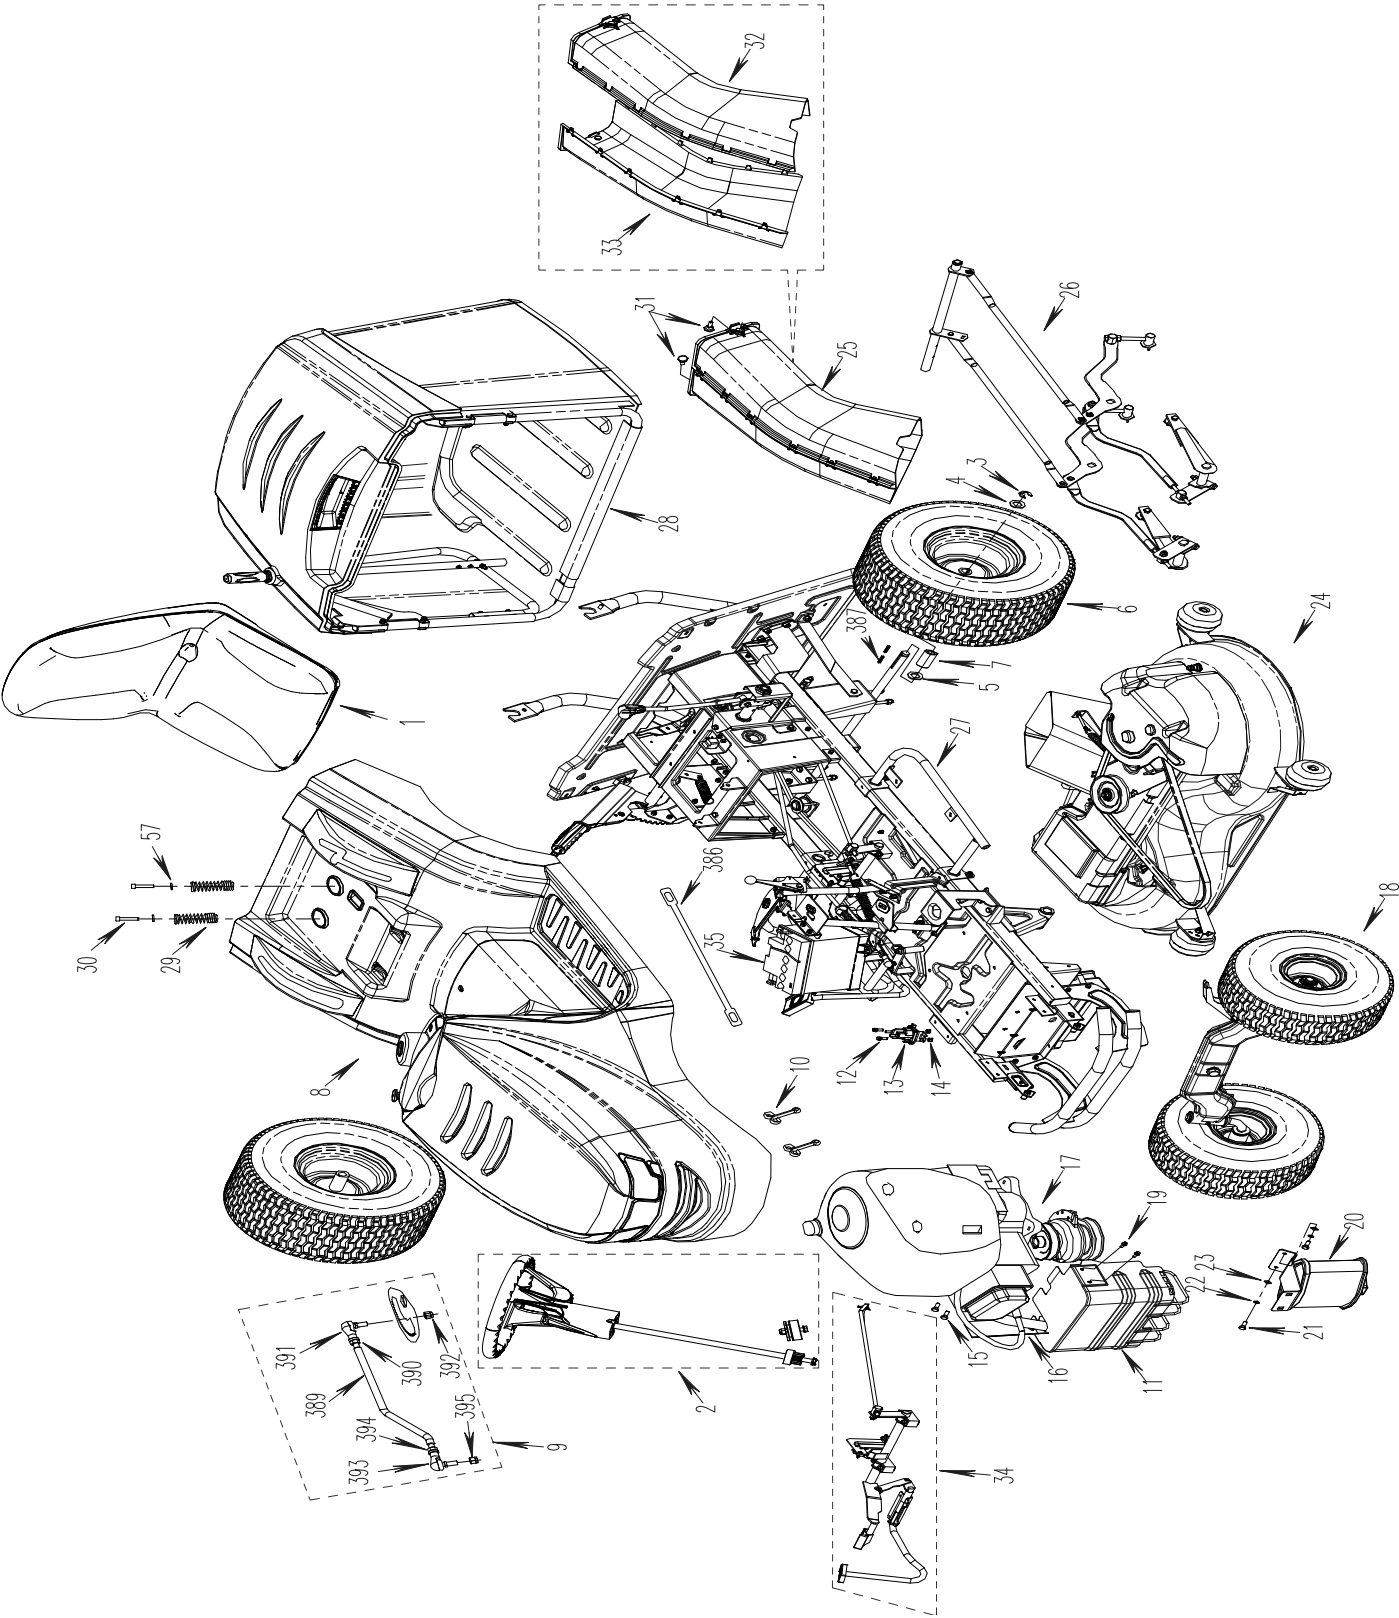

Mower assembly

Mower assembly

No.	Parts no.	Description
1	T001800	Seat assembly
2	T003000	Steering wheel assembly
3	B896-15	Split washer 15
4	T000007	Washer
5	T000008	Washer
6	T002550	Rear wheel
7	T000006	Axle bushing
8	T005500	Plastic cover assembly
9	T000050	Direction pole assembly
10	B91-2550	Split cotter pin 2.5*25
11	T004555	Prevention hot cover
12	B5787-616	Bolt M6*16
13	T005070	Starter relay
14	B6182-6	Nut M6
15	3300106	Bolt 5/16-18UNC*3/4
16	T004560	Hush pipe assembly
17	T004500	Engine assembly
18	T002700	Front axle assembly
19	B5787-612	Bolt M6*12
20	T004550	Silencer
21	B5783-820	Bolt M8*20
22	B97.1-8	Washer 8
23	B93-8	Spring washer 8

No.	Parts no.	Description
24	T001000	Deck assembly
25	T000060	Collector channel assembly
26	T002000	Adjustment cutting height assembly
27	T001500	Mower-frame assembly
28	T003500	Grass catcher assembly
29	T000003	Seat spring
30	B70-840	Inside hexagonal bolt M8*40
31	T000004	Bolt
32	T000062	Half-collector channel(2)
33	T000061	Half-collector channel(1)
34	T006000	Foot control structure
35	T001558	Battery 12V 30AH
57	2800006	Washer
386	T001556	Battery rubber belt
387	XSS46-02A	Key
389	T000051	Steering rod
390	B6170-12	Nut M12
391	SQ12-RS-1	Joint bearing 12
392	B6182-12	Nut M12
393	SQ12-RS-1-L	Joint bearing 12 (Left rotation)
394	B6170-12	Nut M12 (Left rotation)
395	B6182-12	Nut M12 (Left rotation)