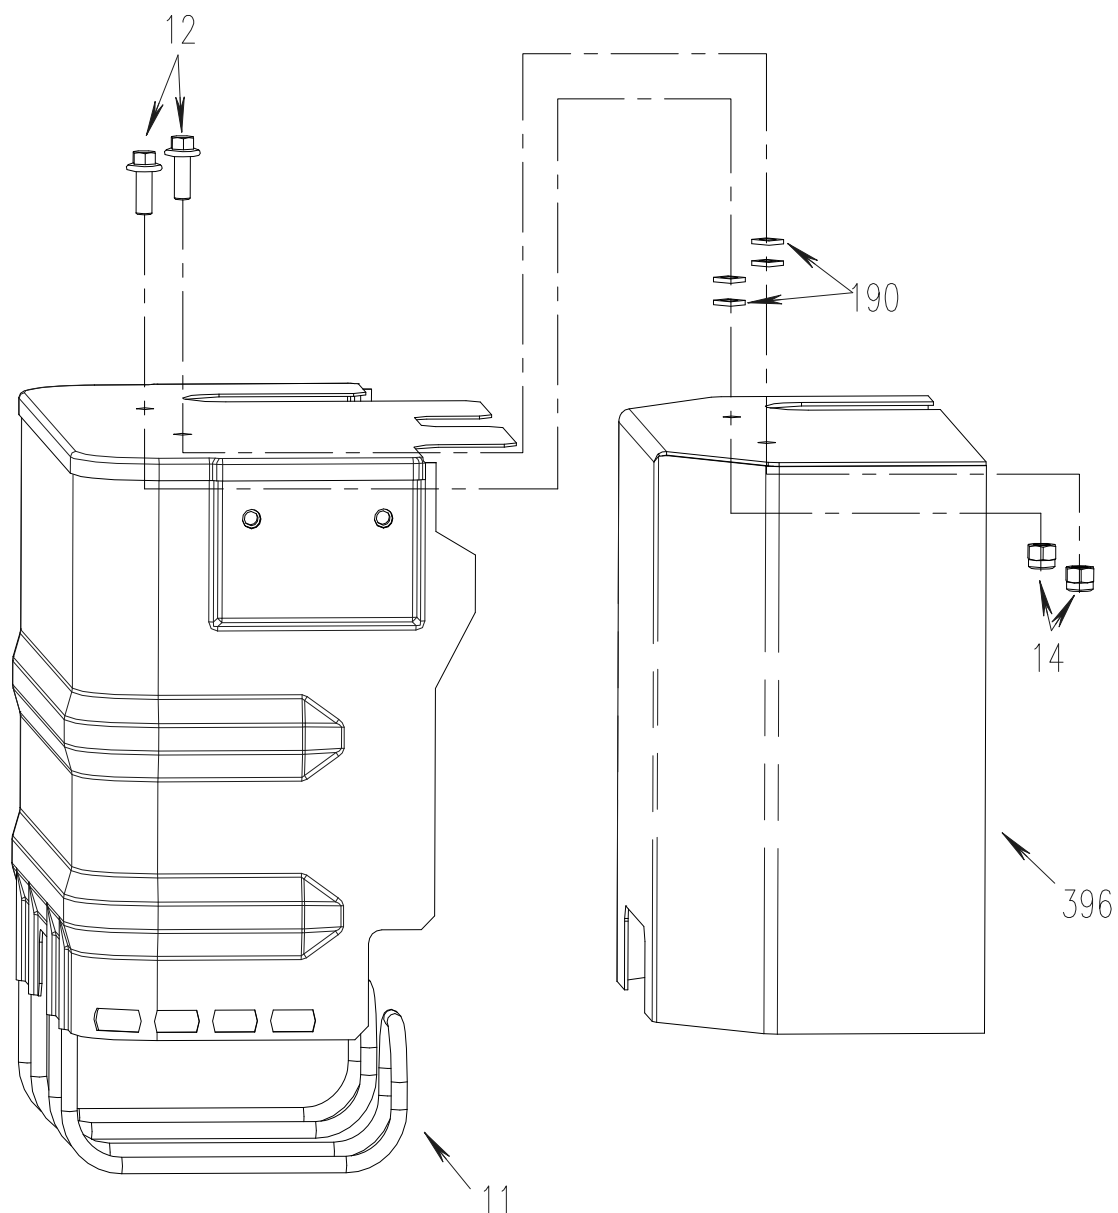

Prevention hot cover assembly

No	Parts no.	Parts name
11	T004555	Prevention hot cover
12	B5787-6×16	Bolt 6×16
14	B6182-6	Nut M6
190	B97.1-6	Washer 6
396	T004557	Insulation board