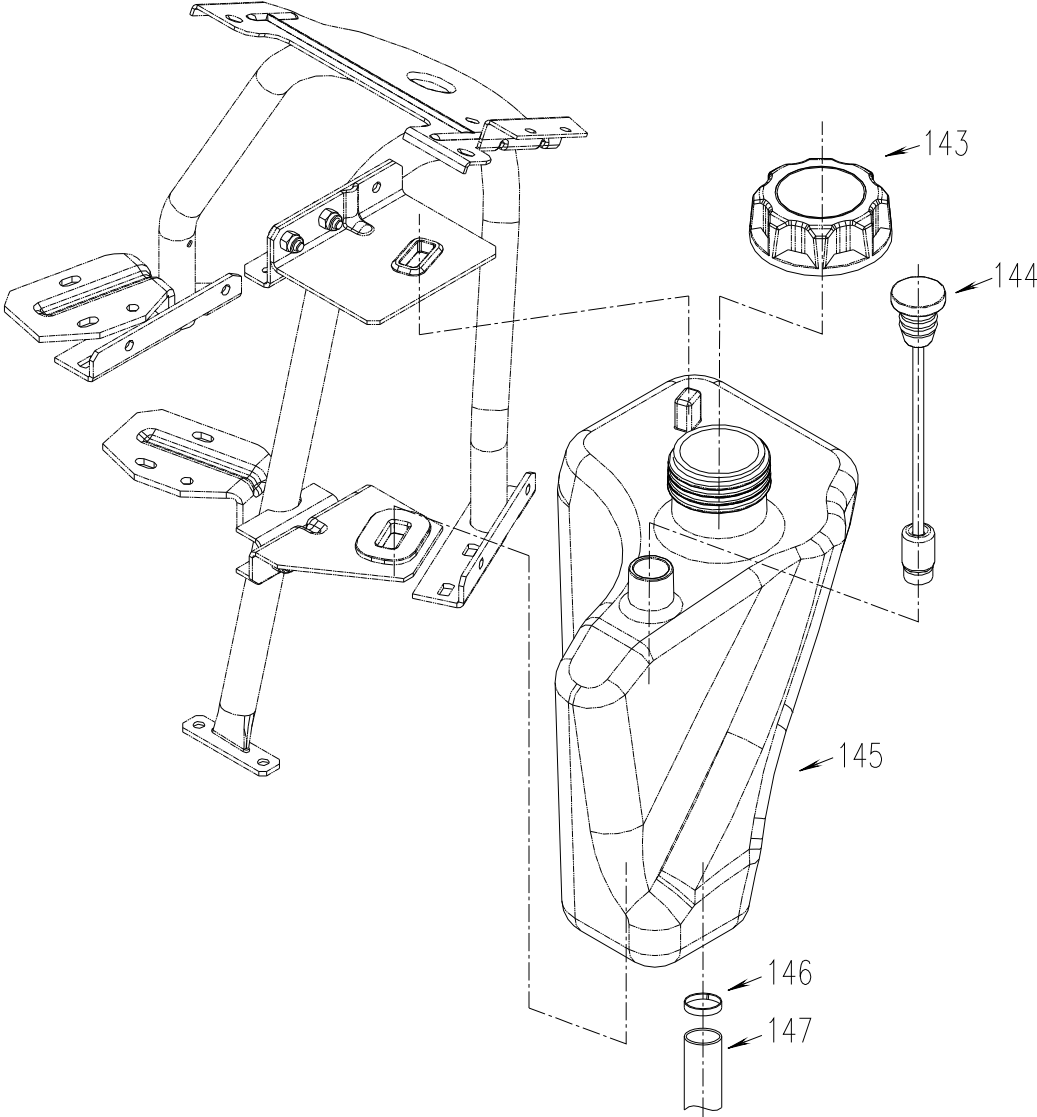

Fuel tank assembly

No.	Parts no.	Description
143	3307031	Tank cap
144	T001568	Fuel level sensor
145	T000075	Fuel tank
146	B8870-16	Hose hoop 10-16
147	T000076	Tubing