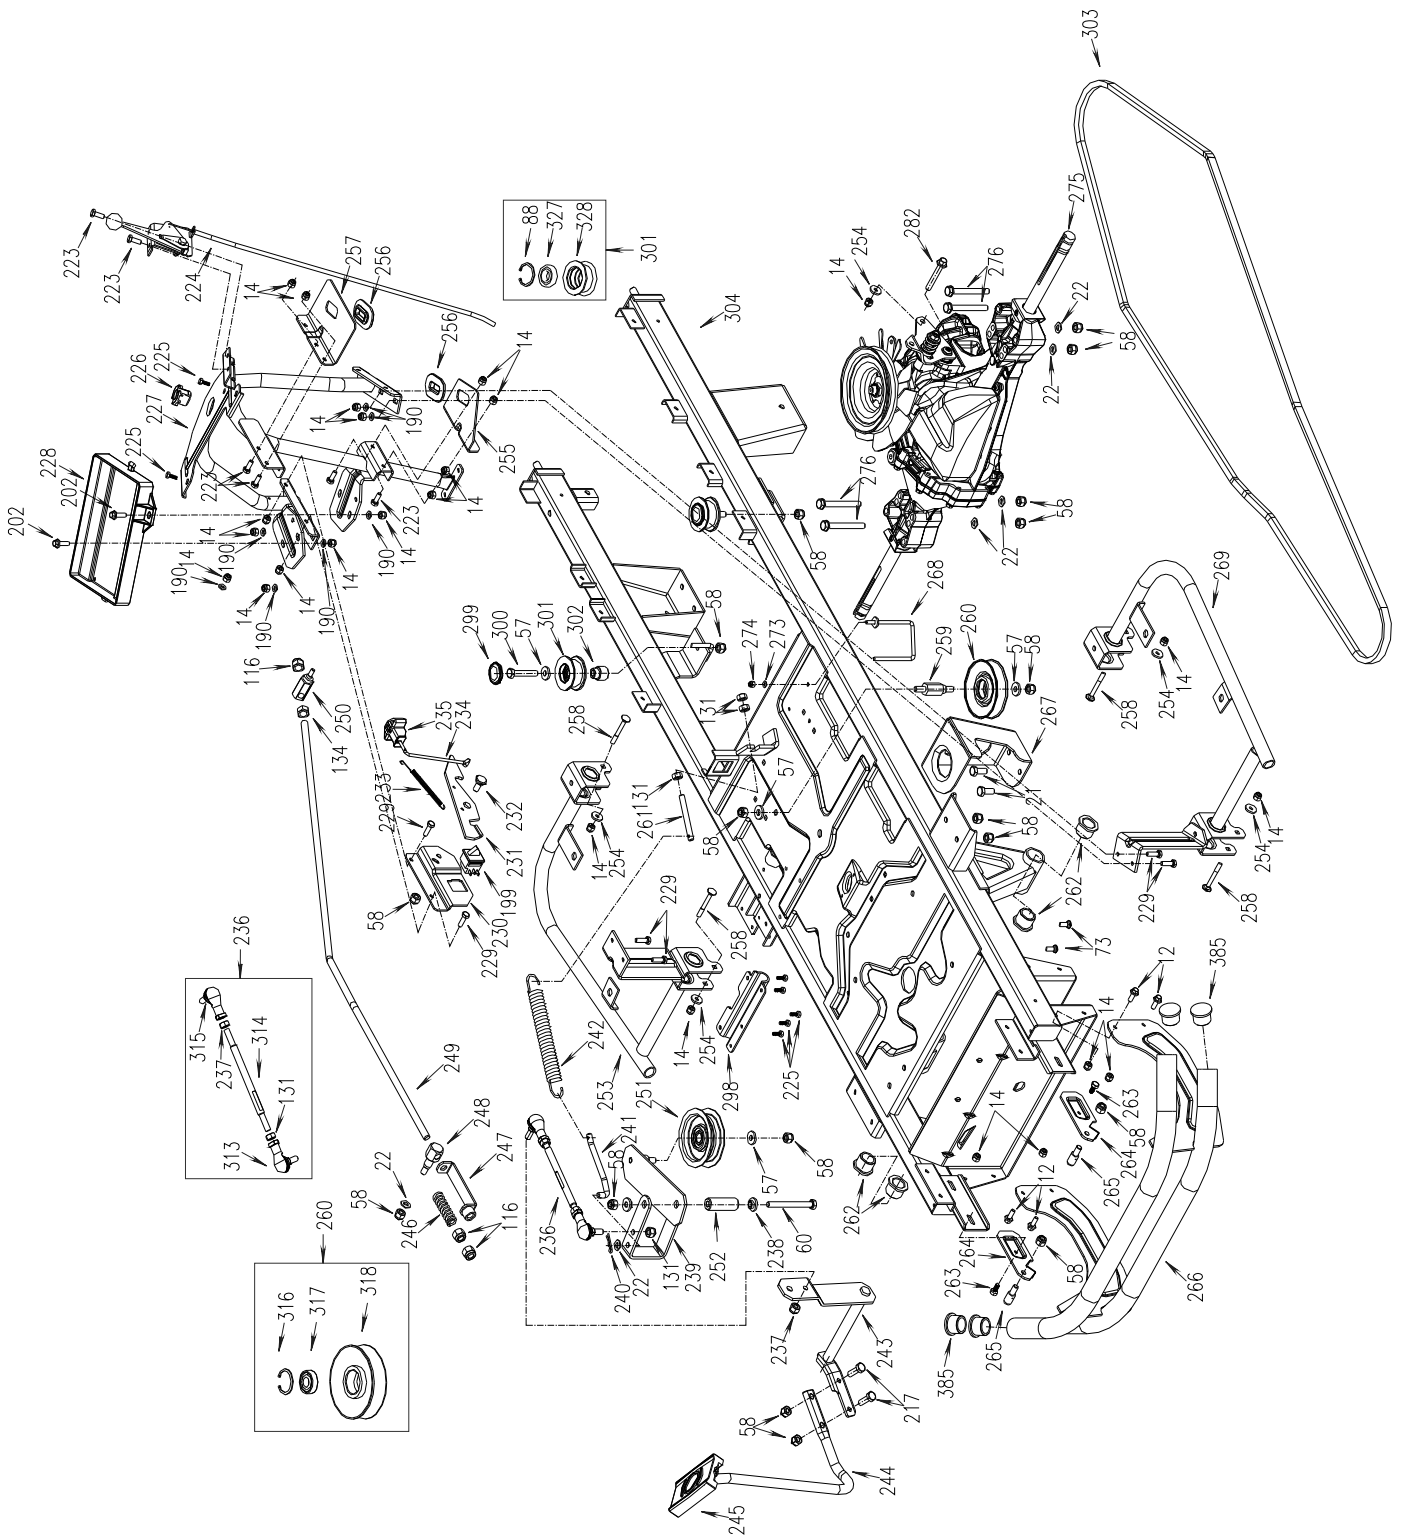

Mower frame assembly