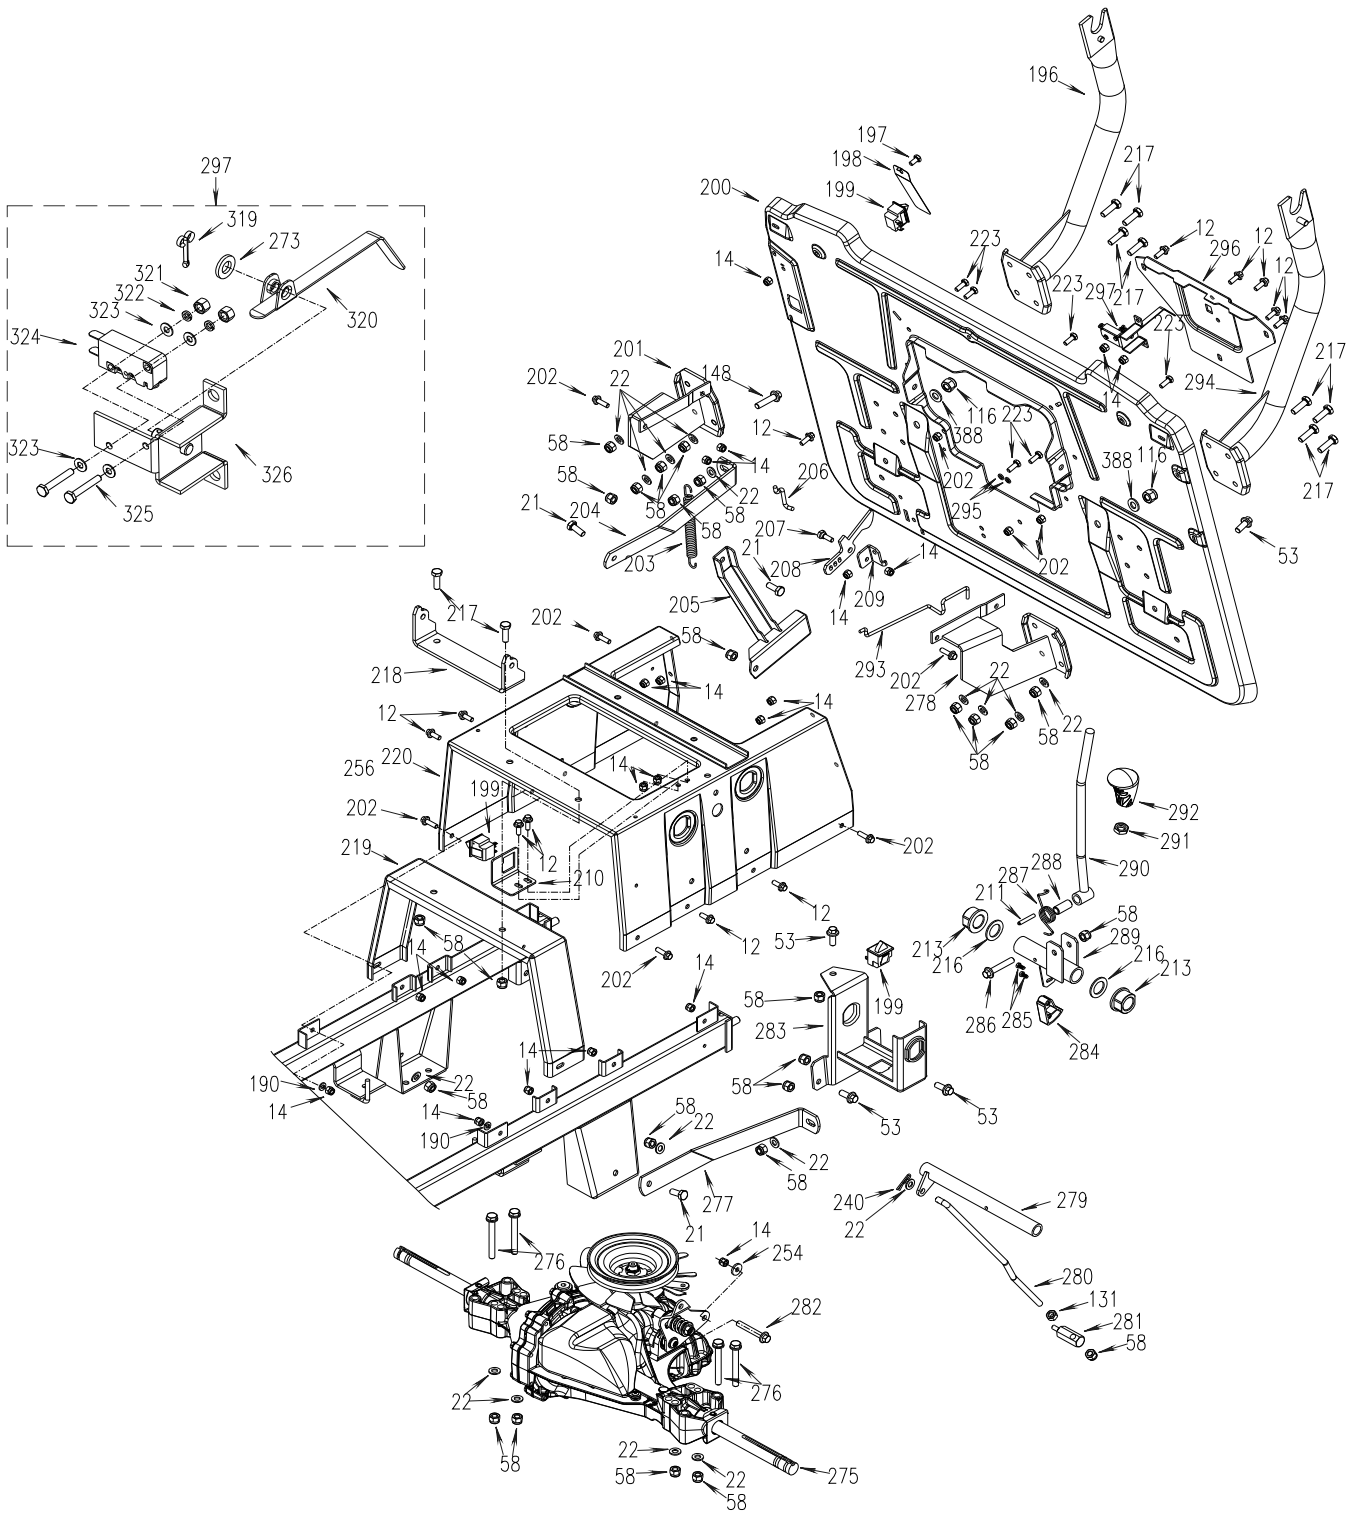

Mower frame assembly

Plastic cover assembly

No.	Parts no.	Description
12	B5787-616	Bolt M6*16
14	B6182-6	Nut M6
21	B5783-820	Bolt M8*20
22	B97.1-8	Washer 8
53	B5787-820	Bolt M8*20
57	2800006	Washer
60	B5782-880	Bolt M8*80
73	B801-616	Bolt M6*16
79	B894.1-20	Circlip 20
88	B893.1-32	Circlip
116	B6182-10	Nut M10
131	B6170-8	Nut M8
134	B6170-10	Nut M10
148	B5787-835	Bolt M8*35
190	B97.1-6	Washer 6
196	T003560	Right supporting pipe welding assembly
197	B5783-612	Bolt M6*12
198	T001529	Switch touch tablet
199	T005003	Switch HC-050K.4-2
200	T001550	Rear panel welding assembly
201	T002300	Right joint plate welding assembly
202	B5787-620	Bolt M6*20
203	T001538	Tension spring
204	T001520	Right supporting plate
205	T001720	Supporting frame welding assembly
206	T001562	Drag hook
207	T001557	Joint axle
208	T001526	Snap-gauge
209	T001525	Supporting plate
210	T001551	Switch palte
211	B879.5-530	Pin 5*30
217	B5783-825	Bolt M8*25
218	T001524	Fixed plate
219	T001523	Reinforcing plate
220	T001850	Seat frame welding assembly
222	T001541	Tension spring
223	B5783-616	Bolt M6*16

No.	Parts no.	Description
224	T001860	Throttle wire assembly
225	B5285-4.813	Tapping screw 4.8*13
226	T001517	Axle sleeve
227	T001730	Dashboard welding assembly
228	T001554	Battery seat
229	B5783-620	Bolt M6*20
230	T001531	Switch mounting plate
231	T001533	Switch touch tablet
232	T001518	Joint axle
233	T001564	Brake spring
234	T001563	Brake pothook
235	T001565	Brake pothook handle
236	T001760	Pull rod assembly
237	B6170-8	Nut M8 (left rotation)
238	T001528	Axle sleeve
239	T001580	Take-up pulley seat welding assembly
240	XSZ56.1-17	Plug pin
241	T001539	Spring pull rod
242	T001541	Tension spring
243	T001590	Veer plate welding assembly
244	T001840	Pedal welding assembly
245	T001532	Pedal
246	T001537	Pressure spring
247	T001740	Resetting guide rod welding assembly
248	T001552	Joint axle
249	T001501	Brake pull rod
250	T000001	Joint axle
251	T001750	Take-up belt pulley welding assembly
252	T001527	Sleeving
253	T001690	Right pedal bracket welding assembly
254	T001507	Washer
255	T001571	Fuel tank supporting plate
256	T001549	Fuel tank pad
257	T001738	Jointplate 6
258	B14- 650	Bolt M6*50
259	T001544	Joint axle
260	T001710	Take-up pulley assembly