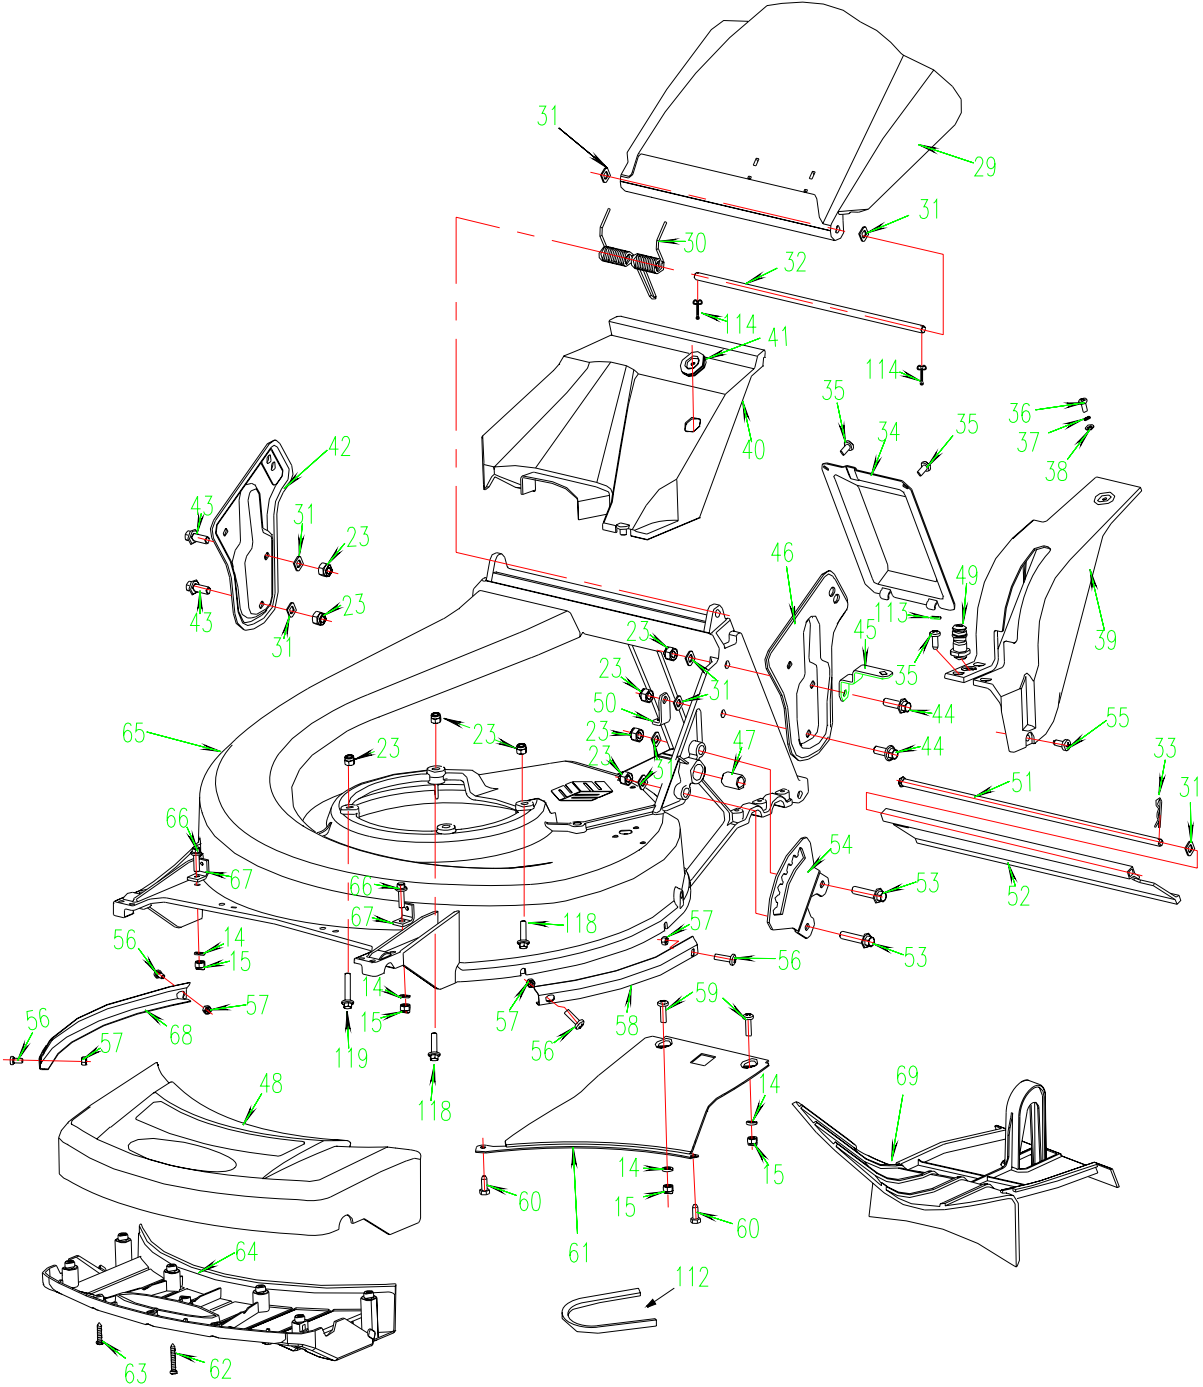

MOWER DECK ASSEMBLY

MOWER DECK ASSEMBLY

REF NO.	PART NO.	DESCRIPTION	QUANTIT	REFNO.	PART NO.	DESCRIPTION	QUANT
14	B97.1-6	Flat Washer 6mm	4	51	2100321	Rod, Rear Guard	1
15	B6182-6	Nylon Insert Lock Nut M6mm	4	52	XSS46-15	Rear Guard	1
23	B6182-8	Nylon Insert Lock Nut M8mm	9	53	B5787-835	Flange bolt M8*35	2
29	2100466	Rear cover	1	54	2100362	Adjust dental plate	1
30	2100369	Torsion Spring	1	55	B6560-616	Self tapping screw	1
31	B97.1-8	Flat Washer 8mm	9	56	B818-58	Screw M5*8	4
32	2100603	Rod, Rear Cover	1	57	B6170-5	Nut M5	4
33	XSZ56-1-17	Hair Pin	1	58	2100309	Left guard plate	1
34	2100371	Small cover	1	59	B818-620	Cross screw M6*20	2
35	B6560-612	Tapping screw M6*12	5	60	B6563-616	Tapping screw M6*16	2
36	B818-512	Screw M5*12	1	61	2100363	Underflow plate	1
37	B93-5	Washer 5mm	1	62	B845-ST4232	Tapping screw ST4.2*32	7
38	B97.1-5	Washer 5mm	1	63	B845-ST4222	Tapping screw ST4.2*22	3
39	2100347	shield	1	64	2100358	Front guard plate	1
40	2100354	Pulley cover	1	65	2100301	Deck	1
41	2011021	Rubber boot	1	66	B5787-620	Bolt M6*20	2
42	2100471	Right holder	1	67	2100353	Spring plate	2
43	B5787-820	Flange bolt M8*20	2	68	2100310	Right guard plate	1
44	B5787-825	Flange bolt M8*25	2	69	2100370	Mulching Plug	1
45	2100348	Shield holder	1	112	2100700	V-belt A762	1
46	2100472	left seaming holder	1	113	B3452. 1-112265	Seal ring 11.2*2.65	1
47	2100306	Axle sleeve	1	114	B91-216	Pin 2*16	2
48	2100332	Front panel	1	118	B5787-850	Bolt M8*50	2
49	2100356	Washing joint	1	119	B5787-875	Bolt M8*75	1
50	2100496	Support bracket	1