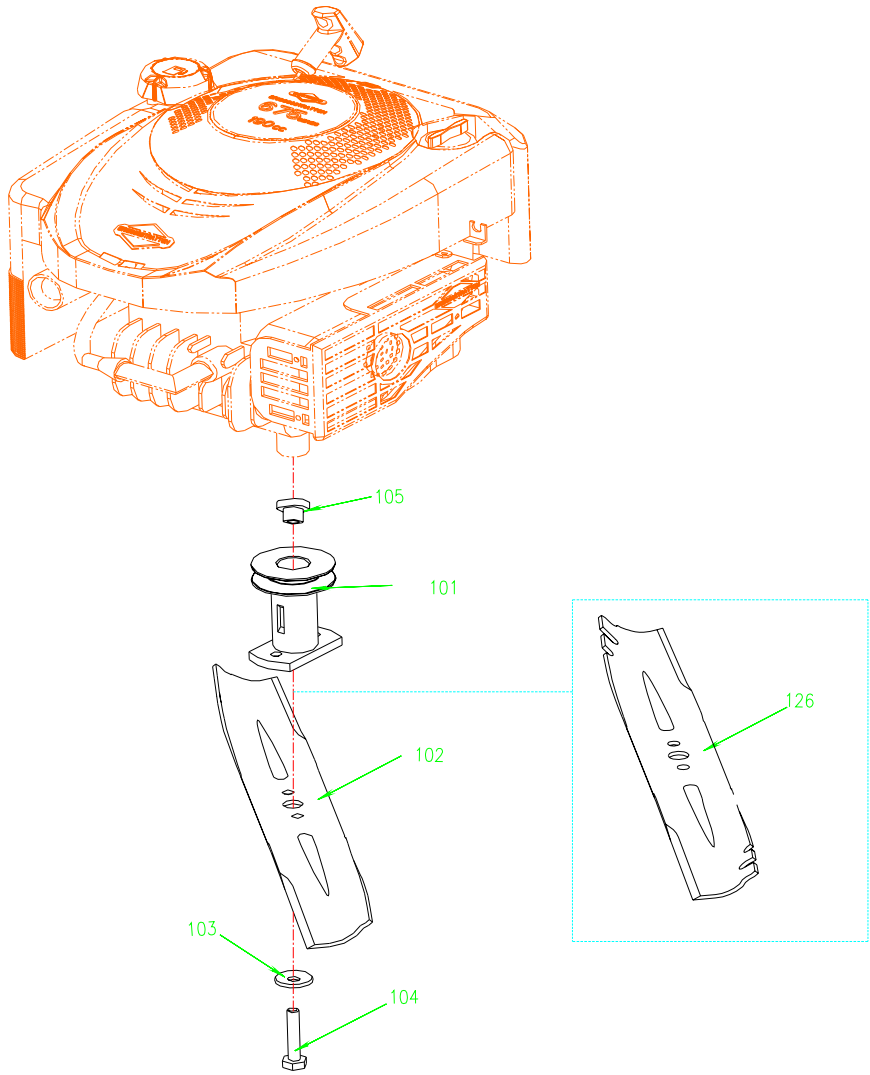

BLADE ASSEMBLY

REFNO.	PART NO.	DESCRIPTION	QUANTITY
101	2100220	Blade adaptor	1
102	2100709	blade	1
126	2100005★	Mulching blade	1
103	XSZ56-2-17	Washer	1
104	2200010	Hex Hd. Bolt 3/8" -24 /1" x2"	1
105	2019001	Bushing	1