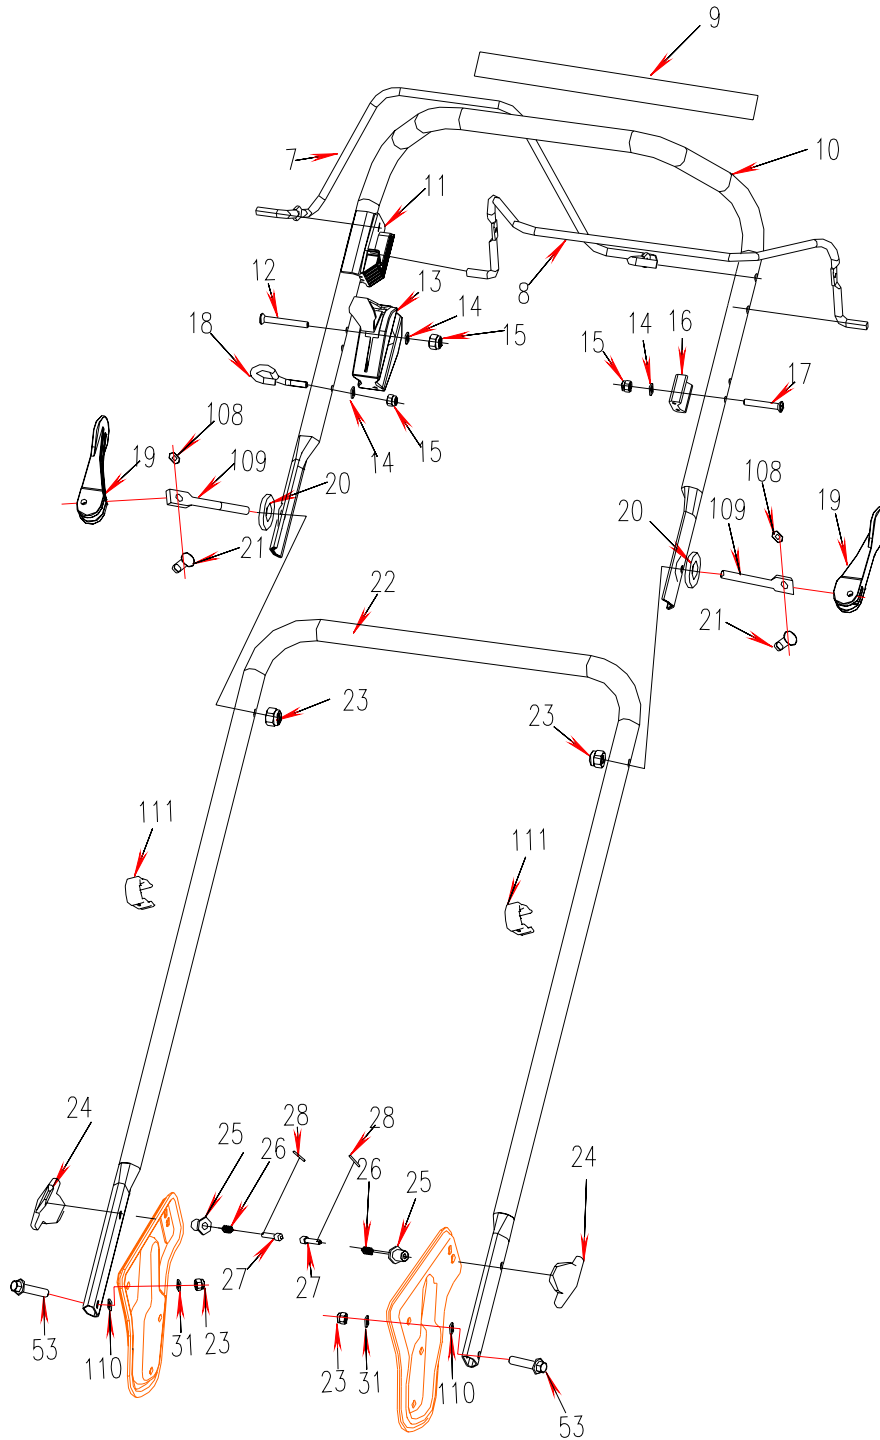

# MOWER ASSEMBLY

REFNO.	PART NO.	DESCRIPTION	QUANTITY
1		Engine	1
2	WLZ21-1	Handlebar & Console	1
3	WLZ21-5	Mower Deck Assembly	1
4	WLZ21-6	Drive Assembly	1
5	WLZ21-4	Straight Blade Assembly	1
6	2100460	Grass Bag Assembly	1

## HANDLEBAR & CONSOLE

REFNO.	PART NO.	DESCRIPTION	QUANTITY
7	2100407	Drive Clutch Lever	1
8	2100405	Flywheel Brake Lever	1
9	WORD18.6-04	Handle Grip	1
10	2100406	Upper Handle	1
11	2203003	Bracket	1
12	B820-650	Phillips Hd Screw M6*50mm	1
13	2215300	Throttle Control Assembly	1
14	B97.1-6	Flat Washer 6mm	3
15	B6182-6	Nylon Insert Lock Nut M6mm	3
16	2203333	Cable Unit	1
17	B820-640	Phillips Hd Screw M6*40mm	1
18	WORD18.6-05	Rope Guide	1
19	2003024	handle	2
20	2003022	washer	2
21	2003023	pin roll	2
22	2100411	lower handle	1
23	B6182-8	Nylon Insert Lock Nut M8mm	2
24	2003007	kmob	2
25	2003009	Pressure spring	2
26	2003008	Pressure spring	2
27	2003010	Hair Pin	2
28	B879-212	spring pin	2
31	B97.1-8	Flat Washer 8mm	2
53	B5787-835	Hex Hd. Flange Bolt M8*35	2
108	B/T896-5	E-Clip 5mm	2
109	2003021	screw	2
110	2100408	Bushing	2
111	2011031	Cable clamp	2