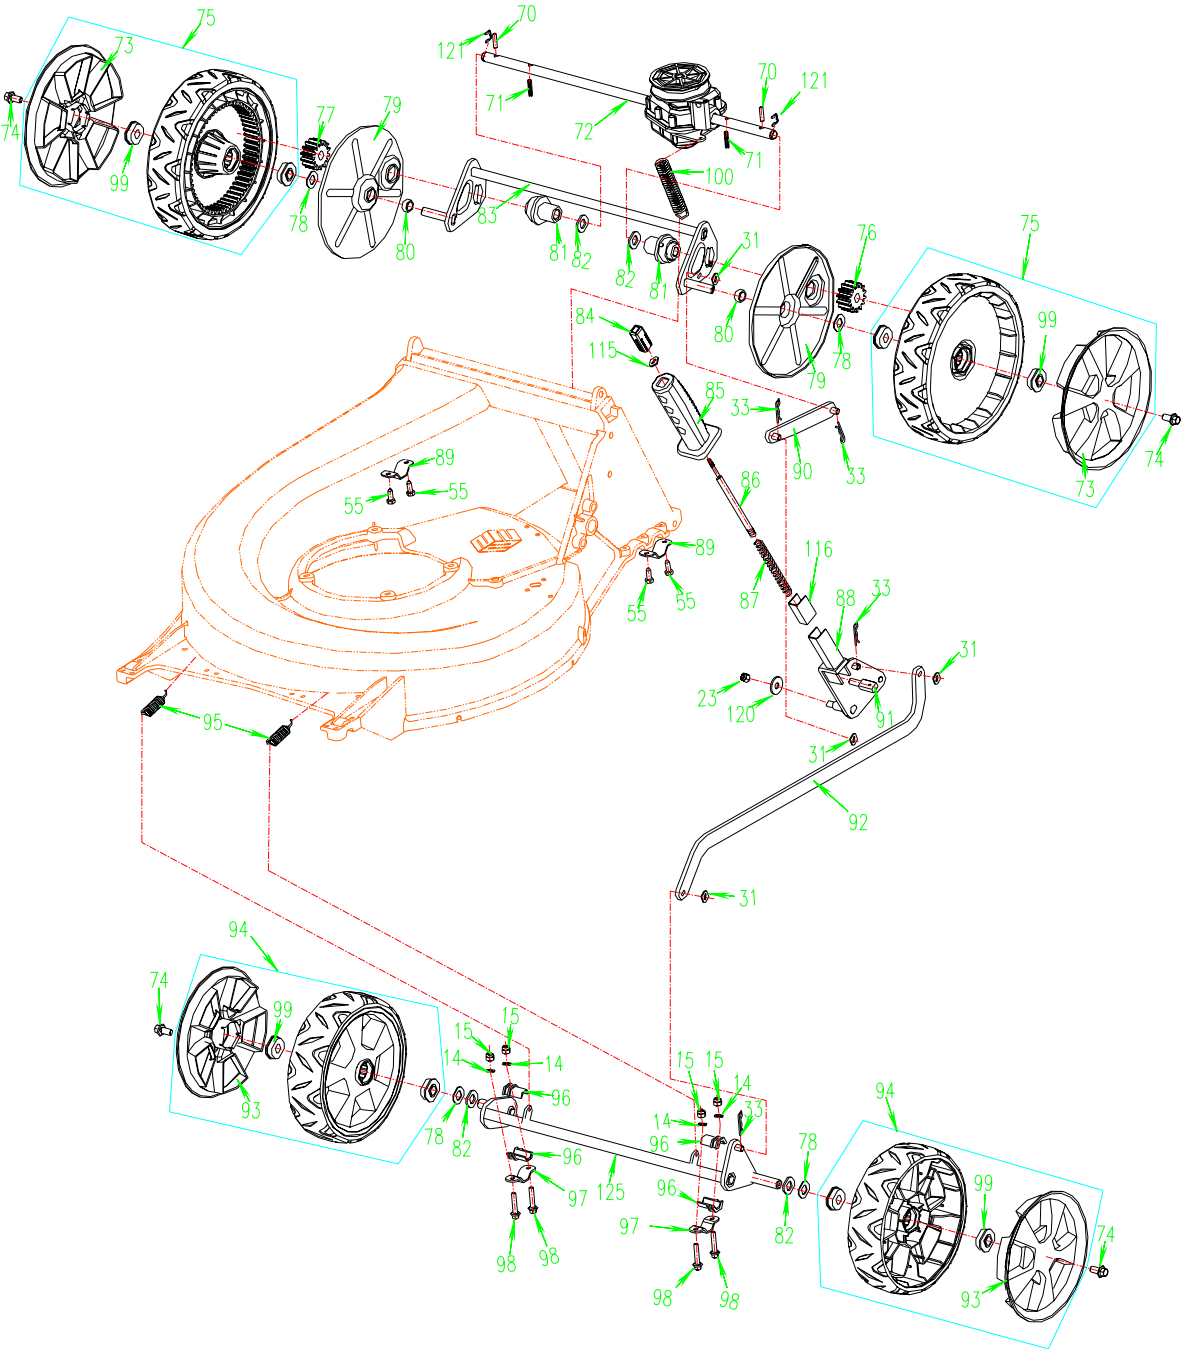

DRIVE ASSEMBLY

DRIVE ASSEMBLY

REF.NO.	PART NO.	DESCRIPTION	QUANTITY
14	B97.1-6	Flat Washer 6mm	4
15	B6182-6	Nylon Insert Lock Nut M6	4
23	B6182-8	Nylon Insert Lock Nut M8	1
31	B97.1-8	Flat Washer 8mm	4
33	XSZ56-1-17	Hair Pin	4
70	XSZ56-02-08	Pin	2
71	B879-520	Spring pin 5*20	2
72	2100440	gear box	1
73	01111	Wheel cap	2
74	B5787-816	Flange Bolt t M8*16	4
75	01110	11 "wheel	2
76	2200032	Pinion Gear, Left	1
77	2200033	Pinion Gear, right	1
78	B955-12	Wave Spring Washer 12mm	4
79	0110001	Cover	2
80	2100320	Bushing	2
81	2100367	Bearing Housing	2
82	B97.1-12	Flat Washer 12 mm	4
83	2100491	Rear Axle Assembly	1
84	2100605	Snap	1
85	2100606	Handle sheath	1
86	2100609	adjusterbar	1
87	2100608	Spring	1
88	2100618	Height Adjustment assembly	1
89	2100368	After-fixing plate	2
90	2100486	Rear connecting-rod	1
91	2100372	Adjust pin	1
92	2100312	Front pull rod	1
93	00801	Wheel cap	2
94	00800	8 "wheel	2
95	2100378	Tension Spring	2
96	2100365	Shaft sleeve half	4
97	2100377	Front retaining bracket	2
98	B5787-630	Bolt M6*30	4
99	2201002	Bearing	8
100	2100380	Tightener spring	1
115	2100614	Washer	1
116	2100619	Liner plate	1
120	B96-8	Washer 8	1
121	B896-9	E-Clip 9mm	2
125	2100313	Front wheel spindle	1