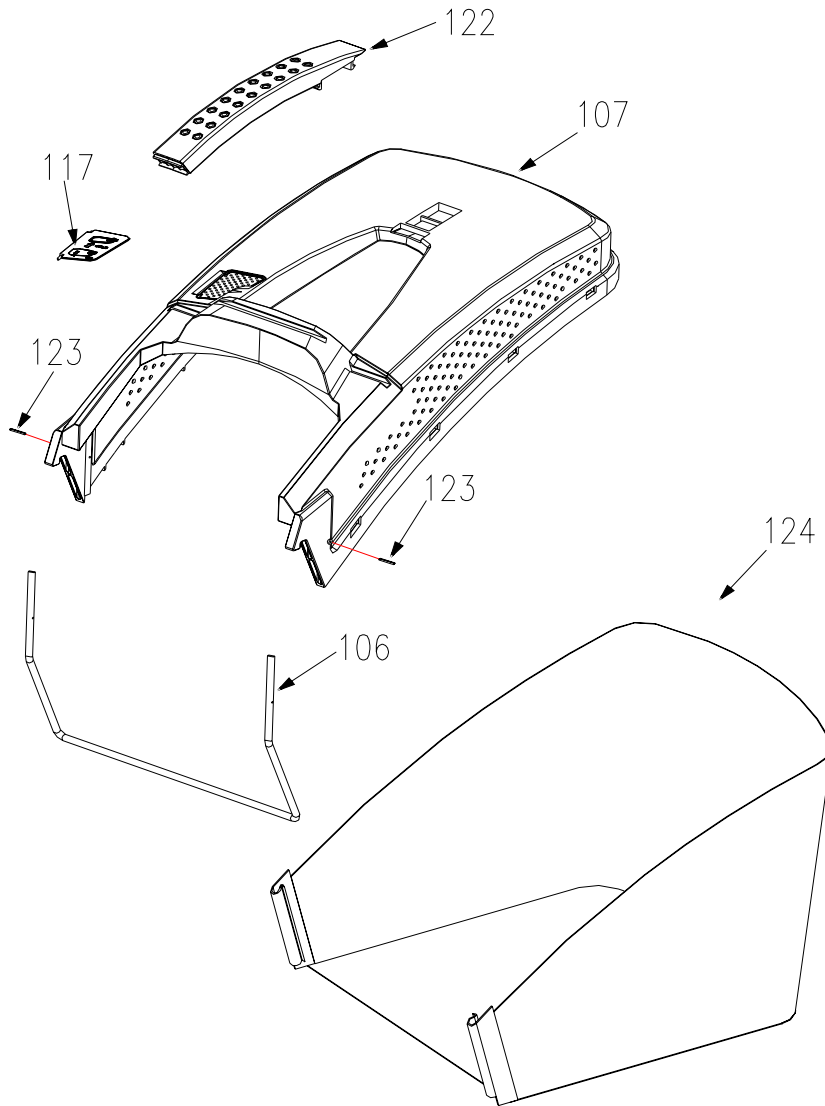

GRASS BAG ASSEMBLY

REFNO.	PART NO.	DESCRIPTION	QUANTITY
106	2100461	Bag Frame	1
107	2100447	Upper Cover	1
117	2100446	Flap	1
122	2100463	Bag Handle	1
123	B879-2513	Spring Pin 2.5X13	2
124	2100468	Fabric Bag	1