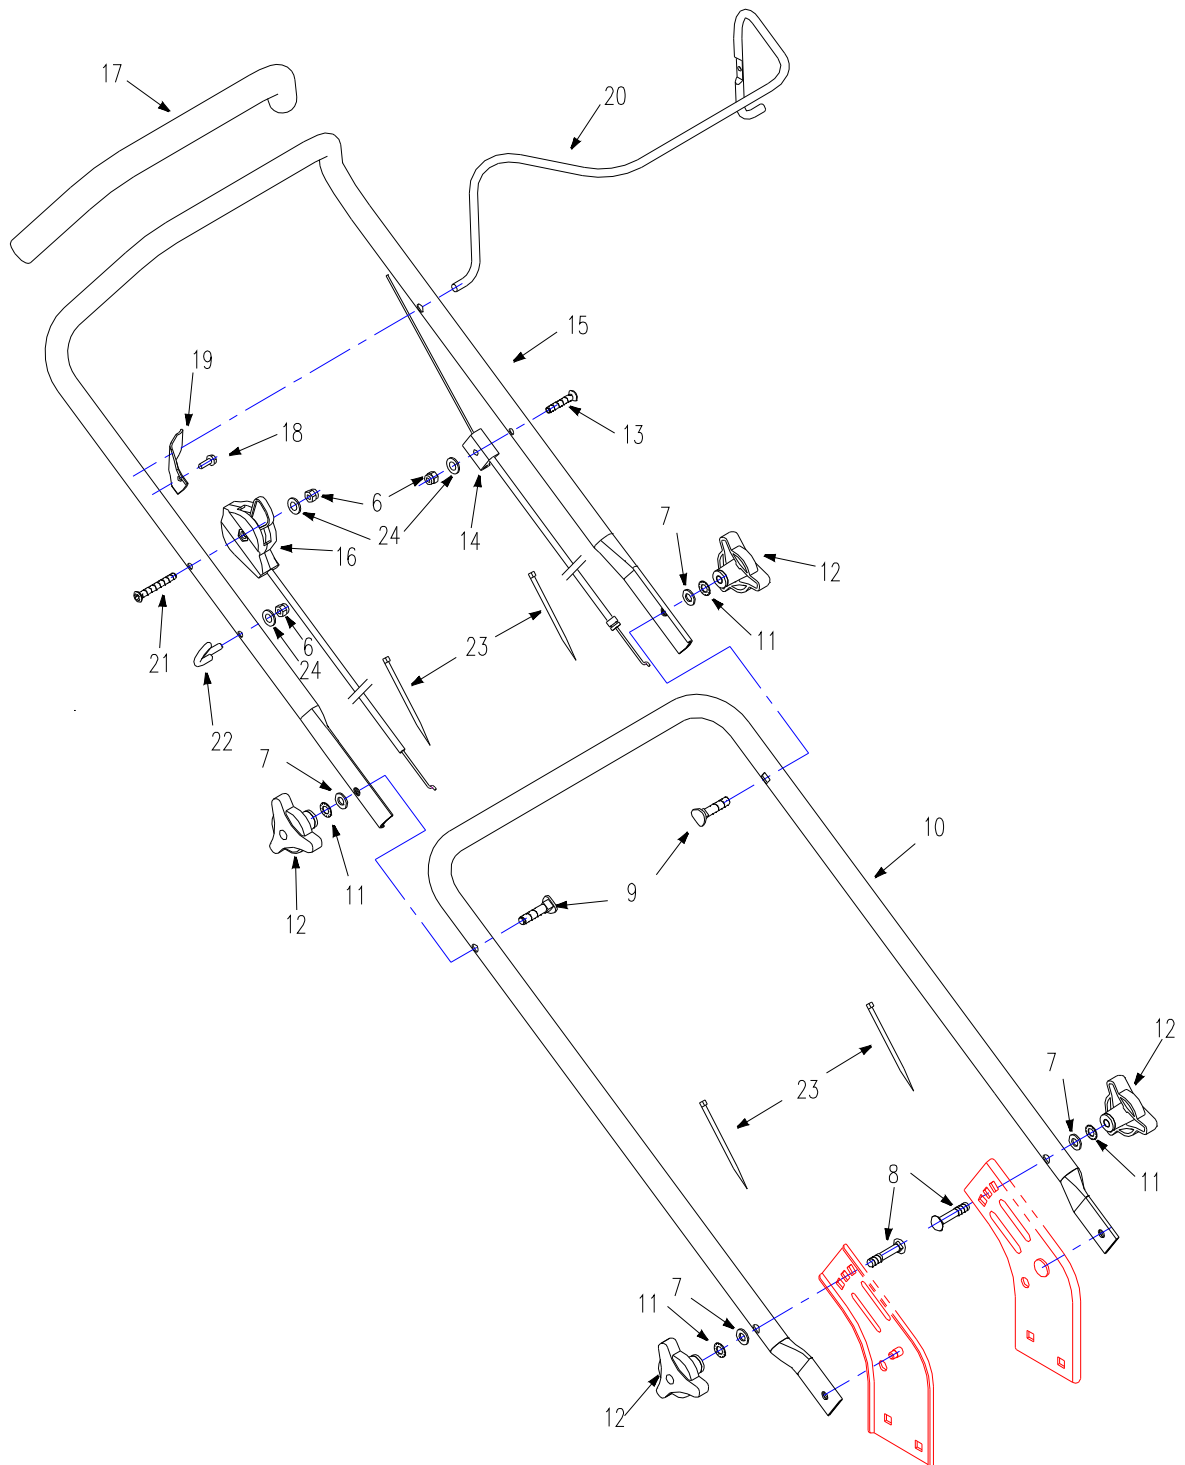

64

65

67

66

MOWER ASSEMBLY

REF. NO.	PART NO.	DESCRIPTION	QTY.
1	98902	Engine	1
2	1801000	Handlebar & Console	1
3	1802000	Mower Deck Assembly	1
4	XSS46.3	Grass Bag Assembly	1

HANDLEBAR CONSOLE

&

HANDLEBAR & CONSOLE

REF. NO.	PART NO.	DESCRIPTION	QTY.
6	GB6182-86	Nut M6mm	3
7	GB97.1-85	Flat Washer 8mm	4
8	GB801-88	Square Neck Bolt M8x40mm	2
9	XSS46.4-04	Bolt, Handle	2
10	WORD18.6-01	Lower Handle	1
11	GB862.2-87	External Tooth Lock Washer 8mm	4
12	XSZ56-1-09	Knob Nut M8mm	4
13	GB820-85	Phillips Hd Screw M6x40mm	1
14	XSS46.6	Cable Unit	1
15	WORD18.6-02	Upper Handle	1
16	XSS46.7	Throttle Control System	1
17	WORD18.6-04	Handle Grip	1
18	GB15856.4-1995	Self-Drilling Screw ST4.8x19mm	1
19	XSS46.4-03	Bracket, Upstop	1
20	WORD18.6-03	Start Bail Wire	1
21	GB820-85	Phillips Hd. Screw M6x50mm	1
22	WORD18.6-05	Rope Guide	1
23	WORD18-09	Wire Tie	4
24	GB97.1-85	Flat Washer 6mm	3

MOWER ASSEMBLY

DECK

MOWER DECK ASSEMBLY

REF. NO.	PART NO.	DESCRIPTION	QTY
6	GB6182-86	Nylon Insert Lock Nut M6mm	11
7	GB97.1-85	Flat Washer 8mm	4
24	WORD18-06	Height Adjustment Rack	1
26	WORD18.3	Mower Deck	1
27	GB5783-86	Hex Hd. Bolt M8x16mm	4
28	WORD18.9-02	Hub Cap	4
29	WORD18.9-01	Wheel 7"x1.75"	4
30	WORD18-01	Nylon Bearing	8
31	WORD18.1	Front Shaft Assembly	1
32	GB5787-86	Hex Hd. Flange Bolt M6x16mm	11
33	WORD18.5.1	Rear Axle Assembly	1
34	WORD18.5.2	Cutting Height Adjustment Lever	1
35	XSZ56-1-17	Hair Pin	4
36	XSS46-07	Rod, Rear Guard	1
37	XSS46-15	Rear Guard	1
38	XSS46-06	Hair Pin	2
39	XSS46-04	Rod, Rear Cover	1
40	GB801-88	Square Neck Bolt M8x16mm	4
41	GB6182-86	Nylon Insert Lock Nut M8mm	7
42	WORD18.8	Right Bracket	1
43	XSS46-09	Rear Cover	1
44	WORD18-05	Torsion Spring	1