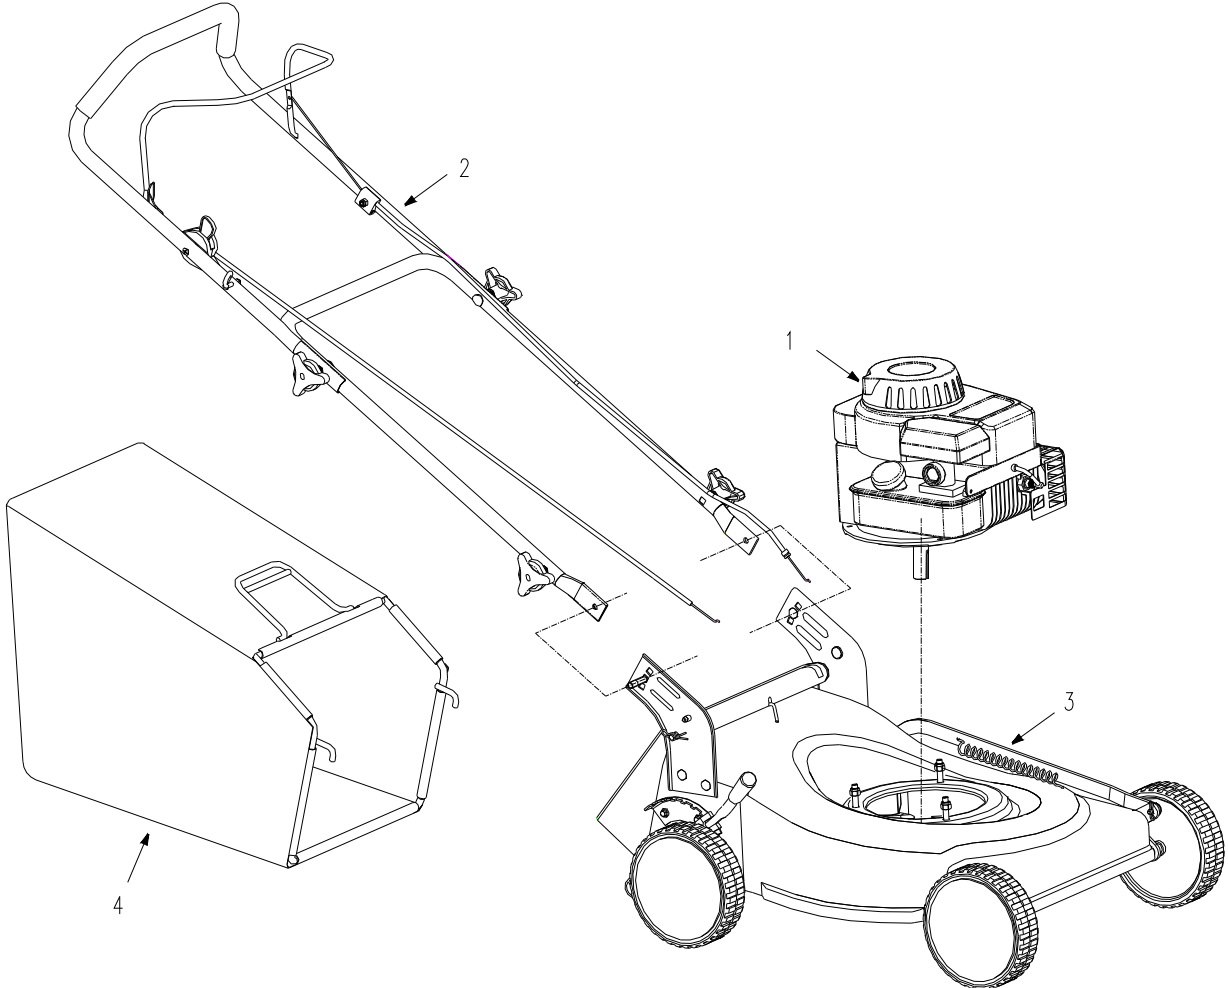

64

65

67

66

MOWER ASSEMBLY

REF. NO.	PART NO.	DESCRIPTION	QTY.
1	98902	Engine	1
2	1801000	Handlebar & Console	1
3	1802000	Mower Deck Assembly	1
4	XSS46.3	Grass Bag Assembly	1

HANDLEBAR CONSOLE

&

HANDLEBAR & CONSOLE

REF. NO.	PART NO.	DESCRIPTION	QTY.
6	GB6182-86	Nut M6mm	3
7	GB97.1-85	Flat Washer 8mm	4
8	GB801-88	Square Neck Bolt M8x40mm	2
9	XSS46.4-04	Bolt, Handle	2
10	WORD18.6-01	Lower Handle	1
11	GB862.2-87	External Tooth Lock Washer 8mm	4
12	XSZ56-1-09	Knob Nut M8mm	4
13	GB820-85	Phillips Hd Screw M6x40mm	1
14	XSS46.6	Cable Unit	1
15	WORD18.6-02	Upper Handle	1
16	XSS46.7	Throttle Control System	1
17	WORD18.6-04	Handle Grip	1
18	GB15856.4-1995	Self-Drilling Screw ST4.8x19mm	1
19	XSS46.4-03	Bracket, Upstop	1
20	WORD18.6-03	Start Bail Wire	1
21	GB820-85	Phillips Hd. Screw M6x50mm	1
22	WORD18.6-05	Rope Guide	1
23	WORD18-09	Wire Tie	4
24	GB97.1-85	Flat Washer 6mm	3

MOWER ASSEMBLY

DECK

MOWER DECK ASSEMBLY

REF. NO.	PART NO.	DESCRIPTION	QTY
6	GB6182-86	Nylon Insert Lock Nut M6mm	11
7	GB97.1-85	Flat Washer 8mm	4
24	WORD18-06	Height Adjustment Rack	1
26	WORD18.3	Mower Deck	1
27	GB5783-86	Hex Hd. Bolt M8x16mm	4
28	WORD18.9-02	Hub Cap	4
29	WORD18.9-01	Wheel 7"x1.75"	4
30	WORD18-01	Nylon Bearing	8
31	WORD18.1	Front Shaft Assembly	1
32	GB5787-86	Hex Hd. Flange Bolt M6x16mm	11
33	WORD18.5.1	Rear Axle Assembly	1
34	WORD18.5.2	Cutting Height Adjustment Lever	1
35	XSZ56-1-17	Hair Pin	4
36	XSS46-07	Rod, Rear Guard	1
37	XSS46-15	Rear Guard	1
38	XSS46-06	Hair Pin	2
39	XSS46-04	Rod, Rear Cover	1
40	GB801-88	Square Neck Bolt M8x16mm	4
41	GB6182-86	Nylon Insert Lock Nut M8mm	7
42	WORD18.8	Right Bracket	1
43	XSS46-09	Rear Cover	1
44	WORD18-05	Torsion Spring	1