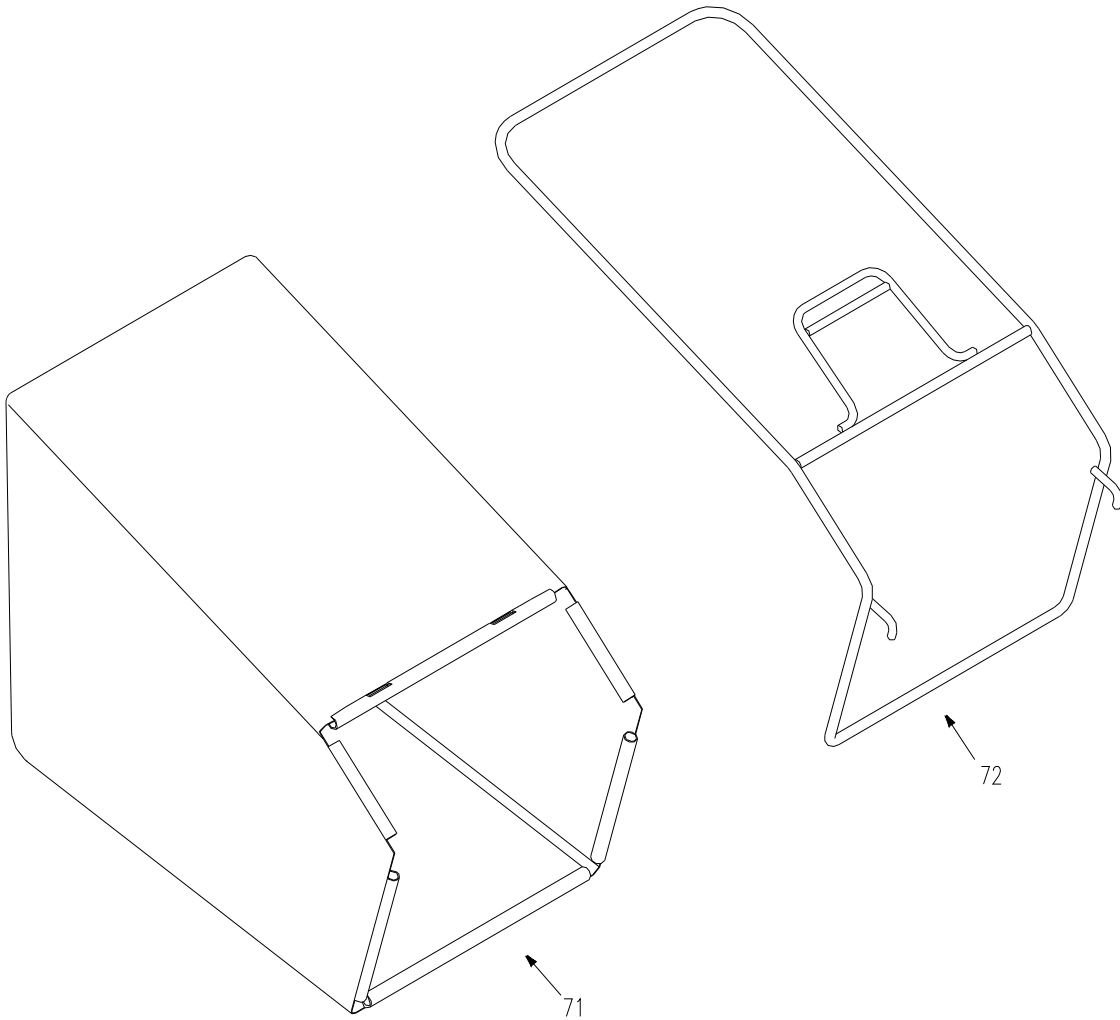

GRASS ASSEMBLY

BAG

REF. NO.	PART NO.	DESCRIPTION	QTY.
71	XSS46.3.2	Fabric Bag	1
72	XSS46.3.1	Bag Frame	1