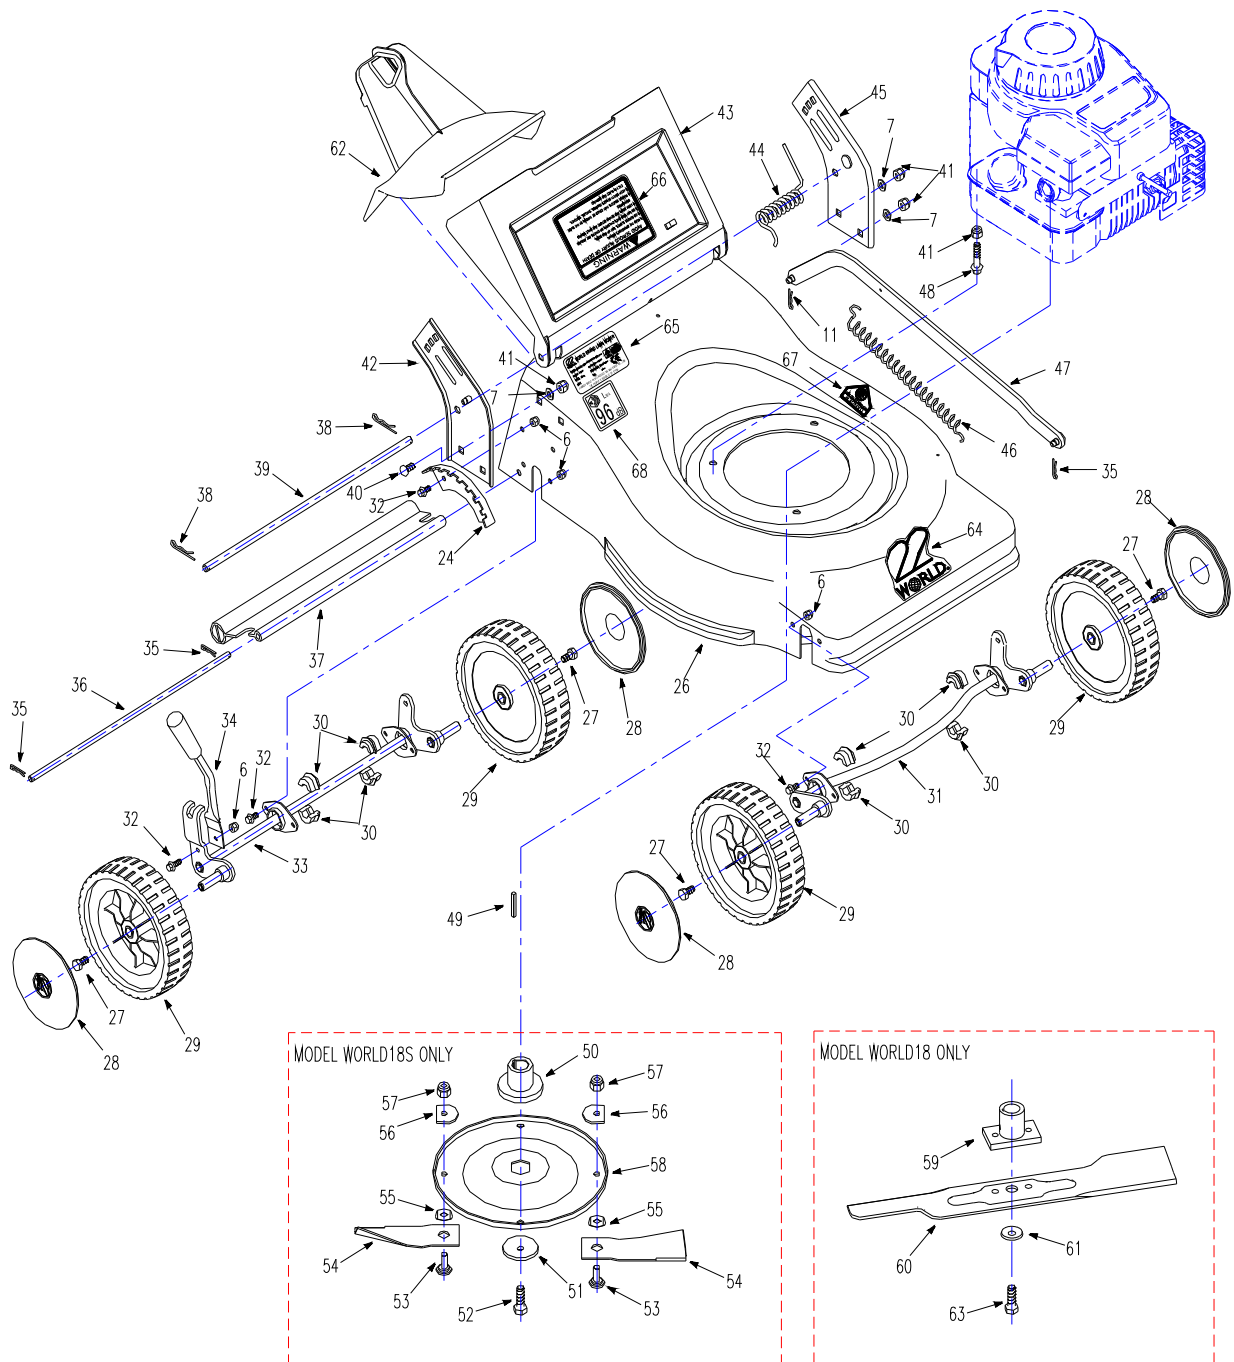

64

65

67

66

MOWER ASSEMBLY

REF. NO.	PART NO.	DESCRIPTION	QTY.
1	98902	Engine	1
2	1801000	Handlebar & Console	1
3	1802000	Mower Deck Assembly	1
4	XSS46.3	Grass Bag Assembly	1

HANDLEBAR CONSOLE

&

HANDLEBAR & CONSOLE

REF. NO.	PART NO.	DESCRIPTION	QTY.
6	GB6182-86	Nut M6mm	3
7	GB97.1-85	Flat Washer 8mm	4
8	GB801-88	Square Neck Bolt M8x40mm	2
9	XSS46.4-04	Bolt, Handle	2
10	WORD18.6-01	Lower Handle	1
11	GB862.2-87	External Tooth Lock Washer 8mm	4
12	XSZ56-1-09	Knob Nut M8mm	4
13	GB820-85	Phillips Hd Screw M6x40mm	1
14	XSS46.6	Cable Unit	1
15	WORD18.6-02	Upper Handle	1
16	XSS46.7	Throttle Control System	1
17	WORD18.6-04	Handle Grip	1
18	GB15856.4-1995	Self-Drilling Screw ST4.8x19mm	1
19	XSS46.4-03	Bracket, Upstop	1
20	WORD18.6-03	Start Bail Wire	1
21	GB820-85	Phillips Hd. Screw M6x50mm	1
22	WORD18.6-05	Rope Guide	1
23	WORD18-09	Wire Tie	4
24	GB97.1-85	Flat Washer 6mm	3

MOWER ASSEMBLY

DECK

MOWER DECK ASSEMBLY

REF. NO.	PART NO.	DESCRIPTION	QTY
6	GB6182-86	Nylon Insert Lock Nut M6mm	11
7	GB97.1-85	Flat Washer 8mm	4
24	WORD18-06	Height Adjustment Rack	1
26	WORD18.3	Mower Deck	1
27	GB5783-86	Hex Hd. Bolt M8x16mm	4
28	WORD18.9-02	Hub Cap	4
29	WORD18.9-01	Wheel 7"x1.75"	4
30	WORD18-01	Nylon Bearing	8
31	WORD18.1	Front Shaft Assembly	1
32	GB5787-86	Hex Hd. Flange Bolt M6x16mm	11
33	WORD18.5.1	Rear Axle Assembly	1
34	WORD18.5.2	Cutting Height Adjustment Lever	1
35	XSZ56-1-17	Hair Pin	4
36	XSS46-07	Rod, Rear Guard	1
37	XSS46-15	Rear Guard	1
38	XSS46-06	Hair Pin	2
39	XSS46-04	Rod, Rear Cover	1
40	GB801-88	Square Neck Bolt M8x16mm	4
41	GB6182-86	Nylon Insert Lock Nut M8mm	7
42	WORD18.8	Right Bracket	1
43	XSS46-09	Rear Cover	1
44	WORD18-05	Torsion Spring	1