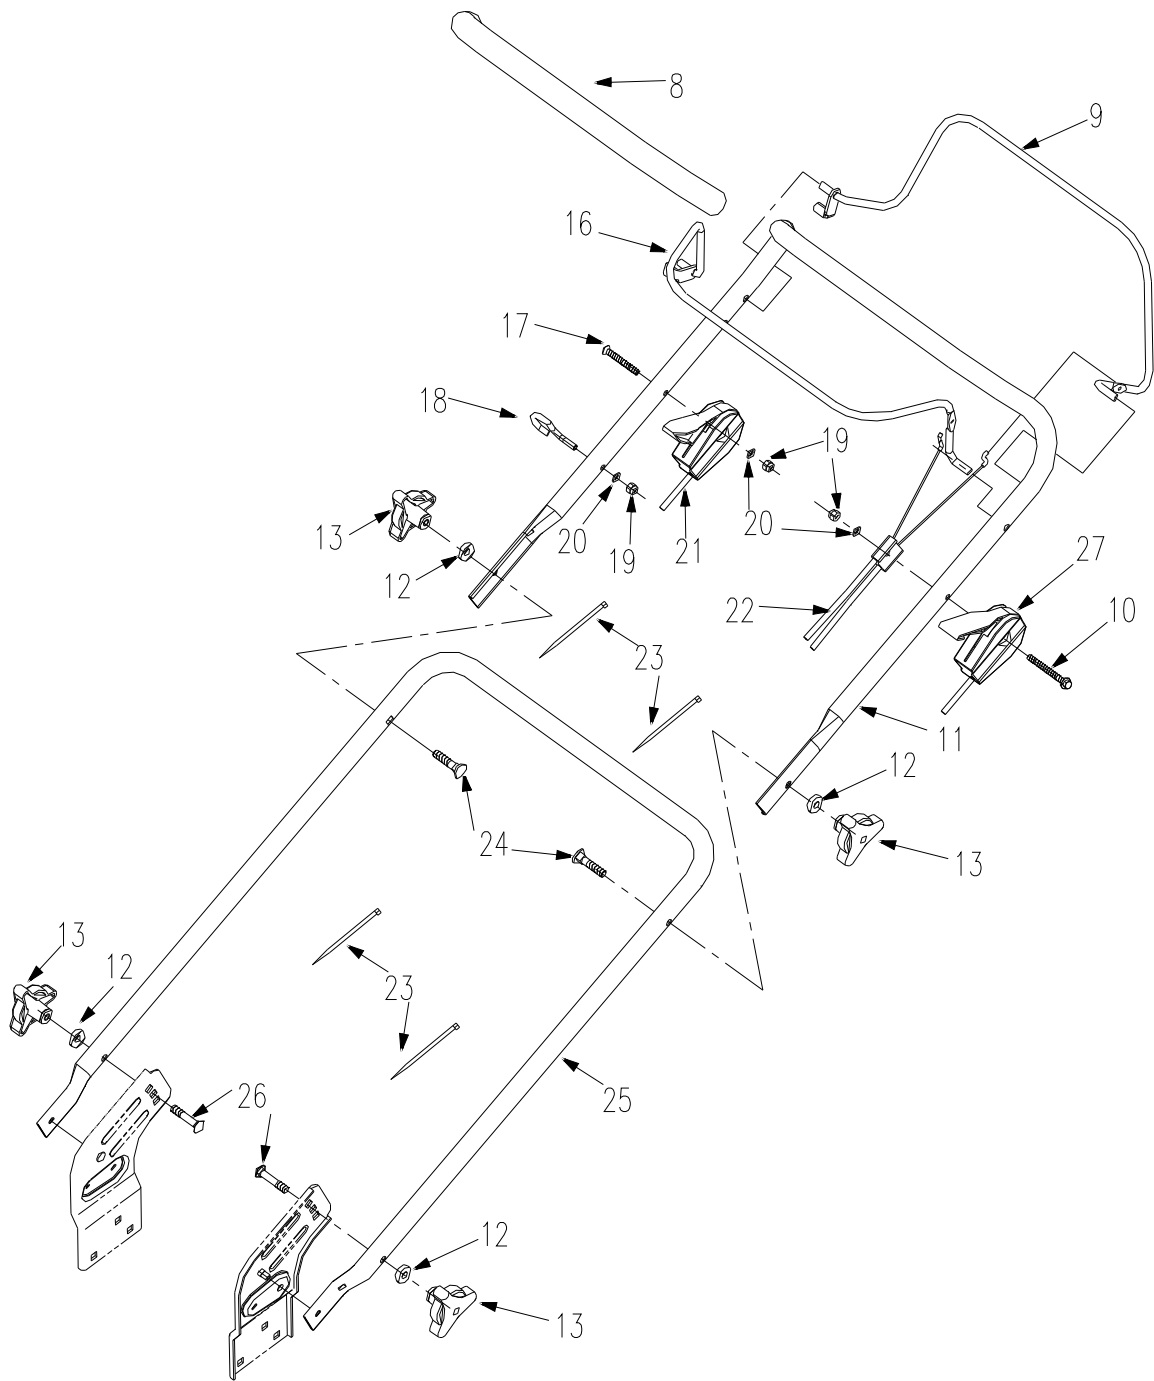

MOWER ASSEMBLY

REF. NO.	PART NO.	DESCRIPTION	QTY.
1	122602	Engine	1
2	WYZ22-1	Handlebar & Console	1
3	WYZ22-2	Mower Deck Assembly	1
4	WYZ22-3	Drive Assembly	1
5	WYZ22-4	Straight Blade Assembly	1
6	2206000	Grass Bag Assembly	1
7	WYZ22-5	Swing Blade Assembly	1

HANDLEBAR & CONSOLE

HANDLEBAR & CONSOLE

REF NO.	PART NO.	DESCRIPTION	QTY.
8	XSZ56-01	Handle Grip	1
9	2203200	Drive Clutch Lever	1
10	GB5787-86	Hex Hd. Flange Bolt M6x60mm	1
11	2203002A	Upper Handle	1
12	90000-22	Small Spacer	4
13	XSZ56-1-09	Knob Nut M8mm	4
16	2203100	Flywheel Brake Lever	1
17	GB820-85	Phillips Hd Screw M6x40mm	1
18	WORD18.6-05	Rope Guide	1
19	GB6182-86	Nylon Insert Lock Nut M6mm	3
20	GB97.1-85	Flat Washer 6mm	3
21	2215300	Throttle Control Assembly	1
22	2203300	Cable Unit	1
23	WORD18-09	Wire Tie	4
24	XSZ56-1-15	Bolt, Handle	2
25	2203001	Lower Handle	1
26	GB801-88	Square Neck Bolt M8x40mm	2
27	2203400	Shift Lever Assembly	1

MOWER DECK ASSEMBLY

REF NO.	PART NO.	DESCRIPTION	QTY.
15	XSZ56-1-17	Hair Pin	4
19	GB6182-86	Nylon Insert Lock Nut M6mm	4
20	GB97.1-85	Flat Washer 6mm	2
30	2205000	Right Bracket	1
31	2200003	Torsion Spring, Right	1
32	GB6182-86	Nylon Insert Lock Nut M8mm	9
33	GB801-88	Square Neck Bolt M8x16mm	6
34	2200007A	Height Adjustment Rack	1
35	GB5787-86	Hex Hd. Flange Bolt M6x16mm	2
36	2200021	Torsion Spring	1
37	2200016	Mulch Cover	1
38	2213000	Mounting Bracket, Discharging Chute	1
39	2200019	Pivot Shaft	1
40	2208000B	Mower Deck	1
41	2211000	Middle Baffle	1
42	GB5787-86	Hex Hd. Flange Bolt M8x35mm	2
43	GB5787-86	Hex Hd. Flange Bolt M8x65mm	1
44	2210000A	Rear Baffle	1