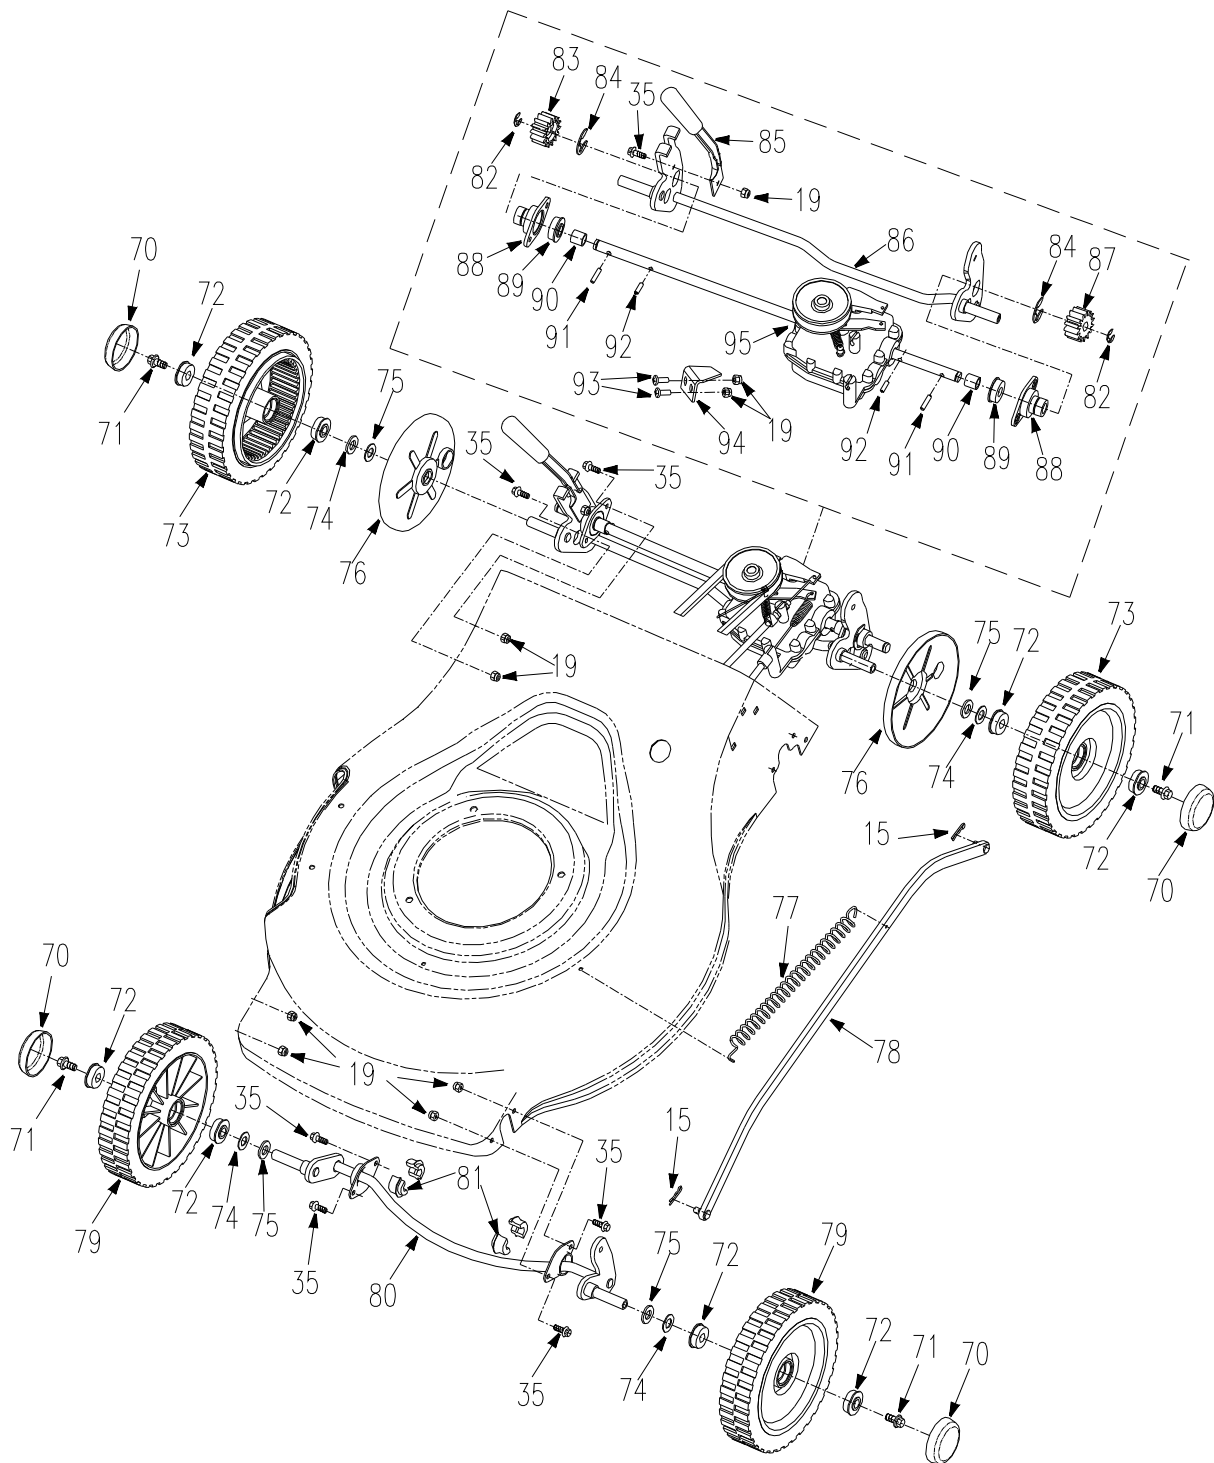

MOWER DECK ASSEMBLY

REF NO.	PART NO.	DESCRIPTION	QTY.
15	XSZ56-1-17	Hair Pin	4
19	GB6182-86	Nylon Insert Lock Nut M6mm	4
20	GB97.1-85	Flat Washer 6mm	2
30	2205000	Right Bracket	1
31	2200003	Torsion Spring, Right	1
32	GB6182-86	Nylon Insert Lock Nut M8mm	9
33	GB801-88	Square Neck Bolt M8x16mm	6
34	2200007A	Height Adjustment Rack	1
35	GB5787-86	Hex Hd. Flange Bolt M6x16mm	2
36	2200021	Torsion Spring	1
37	2200016	Mulch Cover	1
38	2213000	Mounting Bracket, Discharging Chute	1
39	2200019	Pivot Shaft	1
40	2208000B	Mower Deck	1
41	2211000	Middle Baffle	1
42	GB5787-86	Hex Hd. Flange Bolt M8x35mm	2
43	GB5787-86	Hex Hd. Flange Bolt M8x65mm	1
44	2210000A	Rear Baffle	1

REF NO.	PART NO.	DESCRIPTION	QTY.
45	GB5787-86	Hex Hd. Flange Bolt M6x12mm	5
46	XSS46-15	Rear Guard	1
47	2200006	Rod, Rear Guard	1
48	2200002	Torsion Spring, Left	1
49	2204000	Left Bracket	1
50	2200004	Rear Cover	1
51	2200001	Rod, Rear Cover	1
52	4LZ2.16.4-04	Rubber Ring	1
53	XSZ56-2-21	Pulley Spacer	1
54	XSZ56-2-20	Woodruff Key	1
55	GB78-85	Socket Set Screw M6x8mm	2
56	XSZ56-2-22	Pulley	1
57	MXV4-370	V-Belt	1
58	2200015	Mulching Plug	1
59	2200017	Side Discharge Chute	1
60	8036	Decal Logo	1
61	8205	Decal Model Plate	1
63	8007	Decal Danger	1
64	8008	Decal Caution	1
65	8006	Decal Warning	1
66	8051	Decal Warning	1

DRIVE ASSEMBLY