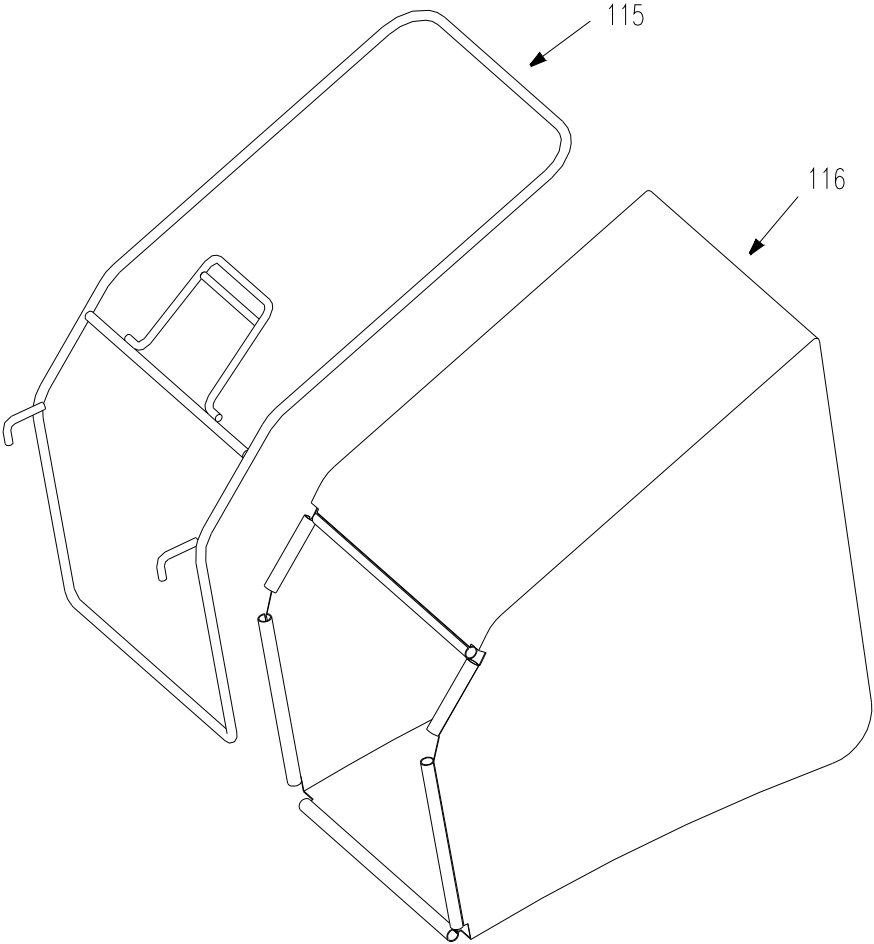

GRASS ASSEMBLY

BAG

REF NO.	PART NO.	DESCRIPTION	QTY.
115	2206100	Bag Frame	1
116	2206300	Fabric Bag	1