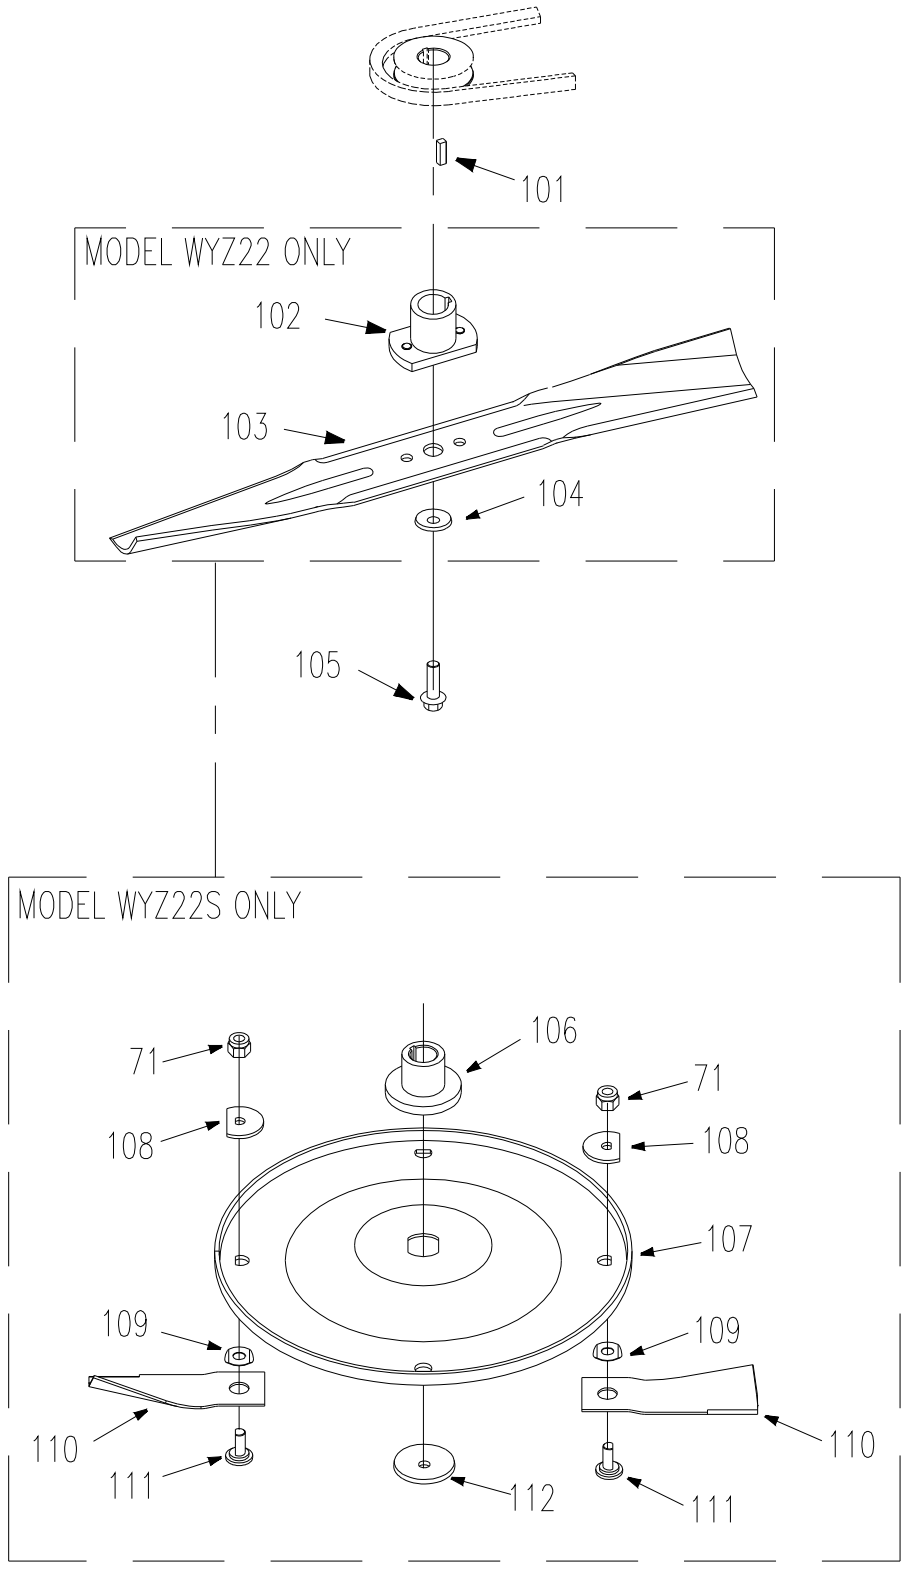

DRIVE ASSEMBLY

DRIVE ASSEMBLY

REF NO.	PART NO.	DESCRIPTION	QTY.
15	XSZ56-1-17	Hair Pin	2
19	GB6182-86	Nylon Insert Lock Nut M6mm	9
35	GB5787-86	Hex Hd. Flange Bolt M6x16mm	9
70	2201001	Hub Cap	4
71	GB5787-86	Hex Hd. Flange Bolt M8x16mm	4
72	2201002	Wheel Bearing 1/2"	8
73	2201200	Wheel Assembly, Rear 8"42"	2
74	GB97.1-85	Flat Washer 12 mm	4
75	GB955-87	Wave Spring Washer 12mm	4
76	2200034	Cover	2
77	WORD18-02	Tension Spring	1
78	2202000	Haul Shank Seam	1
79	2201000	Wheel Assembly, Front 8"41.75"	2
80	2209000A	Front Shaft Assembly	1
81	WORD18-01	Nylon Bearing	4
82	GB896-86	E-Clip 9mm	2
83	2200033	Pinion Gear, Right	1
84	XSZ56-2-06	E-Clip 19mm	2
85	2207200	Cutting Height Adjustment Lever	1
86	2207100A	Rear Axle Assembly	1
87	2200032	Pinion Gear, Left	1
88	2207002	Bearing Housing	2
89	2207003	Bearing	2
90	2207001	Bronze Bushing	2
91	XSZ56-2-08	Roll Pin	2
92	GB879-86	Spring Pin 5x16mm	2
93	GB818-85	Phillips Pan Hd Screw M6x16mm	2
94	2200035	Anti Rotation Bracket	1
95	2220000	Transmission	1

STRAIGHT BLADE /SWING BLADE ASSEMBLY

STRAIGHT BLADE /SWING BLADE ASSEMBLY

REF NO.	PART NO.	DESCRIPTION	QTY.
71	GB6182-86	Nylon Insert Lock Nut M10mm	2
101	XSZ56-2-18	Square Key	1
102	WORD22-2.4	Blade Adapter	1
103	XSZ56-2-04	Blade	1
104	XSZ56-2-17	Blade Washer	1
105	2200010	Hex Hd. Bolt 3/8" -24 /1" 42"	1
106	WORD22-2-01	Blade Adapter	1
107	WORD 22-2.8-01	Blade Hub	1
108	WORD18.4-02	Slice pillow	2
109	WORD18.4-03	Curved Washer	2
110	WORD18.4-05	Blade	2
111	WORD18.4-01	Blade Bolt M10mm	2
112	WORD18-04	Blade Washer	1