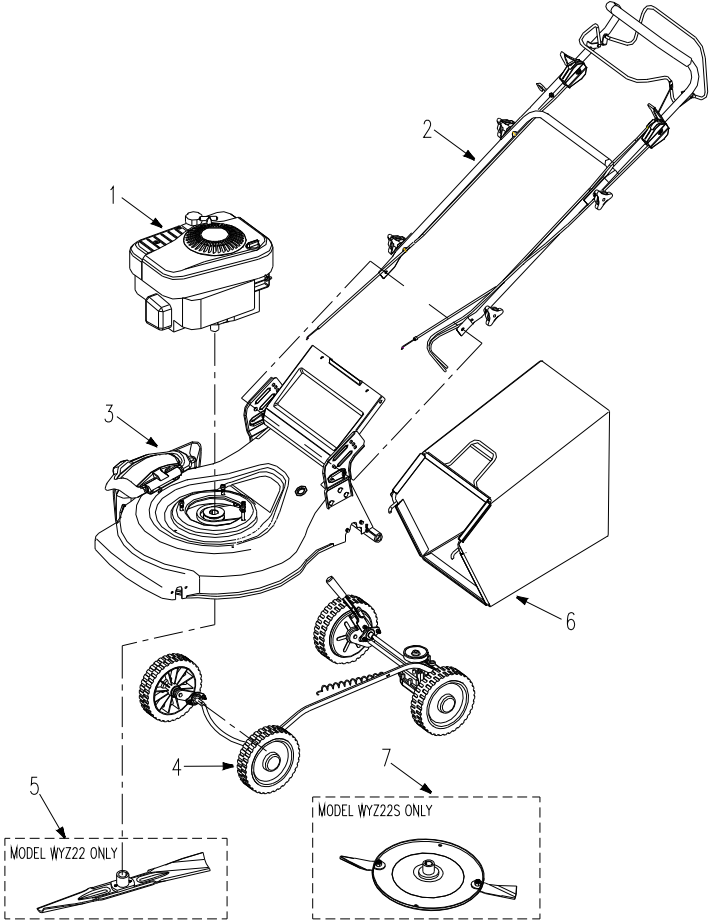

MOWER ASSEMBLY

REF. NO.	PART NO.	DESCRIPTION	QTY.
1	122602	Engine	1
2	WYZ22-1	Handlebar & Console	1
3	WYZ22-2	Mower Deck Assembly	1
4	WYZ22-3	Drive Assembly	1
5	WYZ22-4	Straight Blade Assembly	1
6	2206000	Grass Bag Assembly	1
7	WYZ22-5	Swing Blade Assembly	1

HANDLEBAR & CONSOLE

HANDLEBAR & CONSOLE

REF NO.	PART NO.	DESCRIPTION	QTY.
8	XSZ56-01	Handle Grip	1
9	2203200	Drive Clutch Lever	1
10	GB5787-86	Hex Hd. Flange Bolt M6x60mm	1
11	2203002A	Upper Handle	1
12	90000-22	Small Spacer	4
13	XSZ56-1-09	Knob Nut M8mm	4
16	2203100	Flywheel Brake Lever	1
17	GB820-85	Phillips Hd Screw M6x40mm	1
18	WORD18.6-05	Rope Guide	1
19	GB6182-86	Nylon Insert Lock Nut M6mm	3
20	GB97.1-85	Flat Washer 6mm	3
21	2215300	Throttle Control Assembly	1
22	2203300	Cable Unit	1
23	WORD18-09	Wire Tie	4
24	XSZ56-1-15	Bolt, Handle	2
25	2203001	Lower Handle	1
26	GB801-88	Square Neck Bolt M8x40mm	2
27	2203400	Shift Lever Assembly	1

MOWER DECK ASSEMBLY

REF NO.	PART NO.	DESCRIPTION	QTY.
15	XSZ56-1-17	Hair Pin	4
19	GB6182-86	Nylon Insert Lock Nut M6mm	4
20	GB97.1-85	Flat Washer 6mm	2
30	2205000	Right Bracket	1
31	2200003	Torsion Spring, Right	1
32	GB6182-86	Nylon Insert Lock Nut M8mm	9
33	GB801-88	Square Neck Bolt M8x16mm	6
34	2200007A	Height Adjustment Rack	1
35	GB5787-86	Hex Hd. Flange Bolt M6x16mm	2
36	2200021	Torsion Spring	1
37	2200016	Mulch Cover	1
38	2213000	Mounting Bracket, Discharging Chute	1
39	2200019	Pivot Shaft	1
40	2208000B	Mower Deck	1
41	2211000	Middle Baffle	1
42	GB5787-86	Hex Hd. Flange Bolt M8x35mm	2
43	GB5787-86	Hex Hd. Flange Bolt M8x65mm	1
44	2210000A	Rear Baffle	1