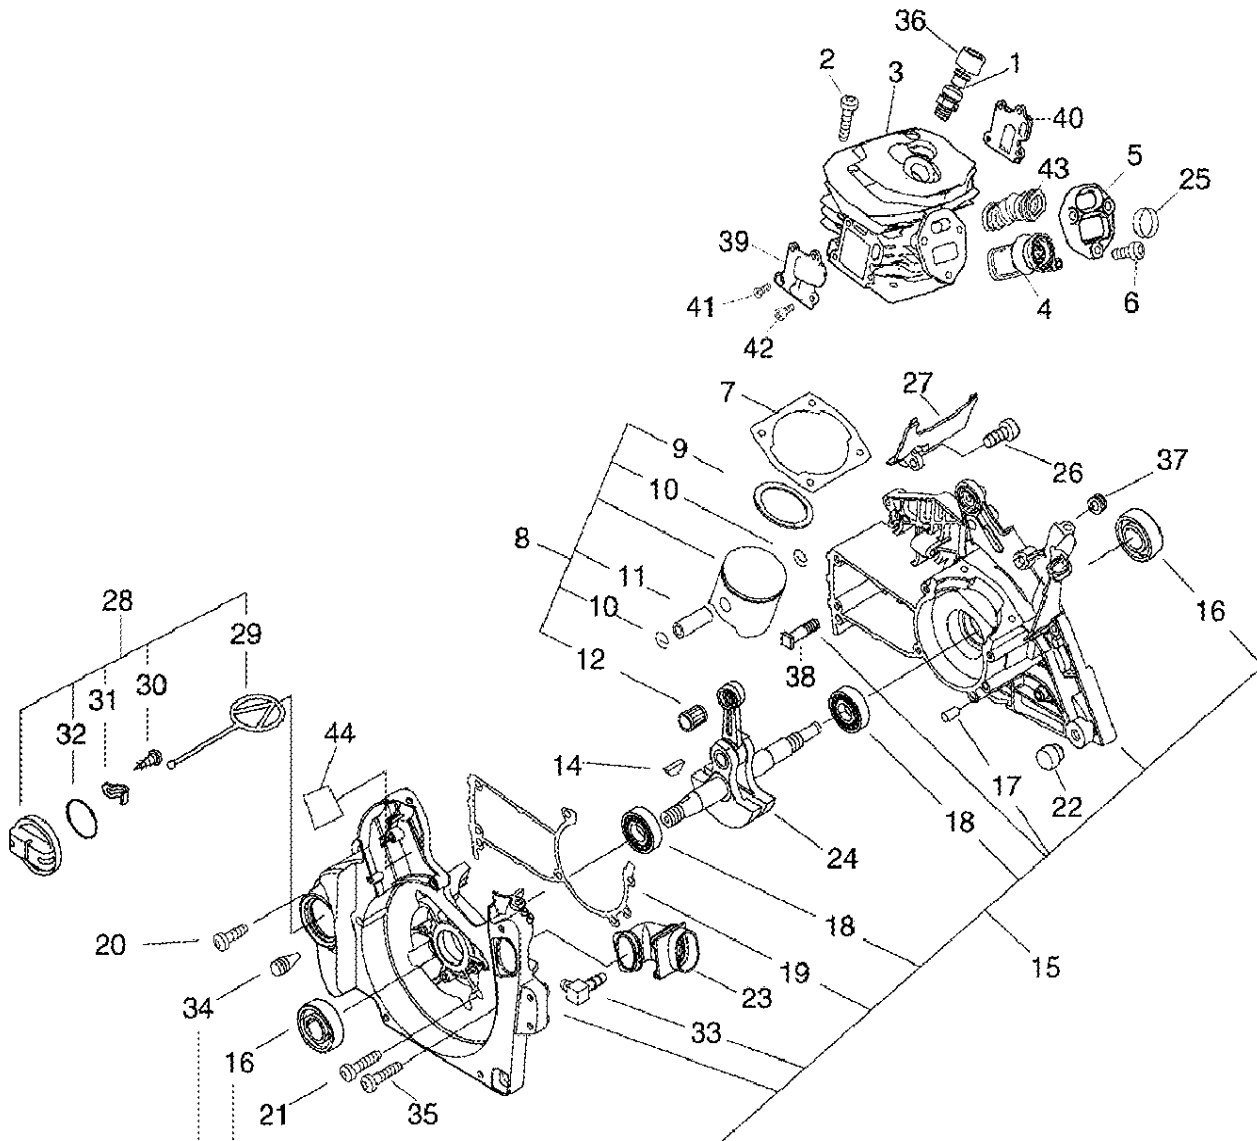

CYLINDER, CRANKCASE, PISTON

CYLINDER, CRANKCASE, PISTON

Key	Lv	Part no.	Part description	Quantity
1		A014-000040	DECOMP,ASM	1
2		V805-000220	BOLT, TORX 5	4
3		A130-001740	CYLINDER	1
4		A202-000220	BELLOWS, INTAKE	1
5		A206-000021	HOLDER, BELLOWS	1
6		V805-000000	BOLT, TORX 5	3
7		V100000630	GASKET,CYL	1
8		P021-036680	PISTON KIT	1
9	+	A101-000590	RING, PISTON	1
10	+	100015-32330	CIRCLIP, PISTON PIN	2
11	+	V609-000000	PIN,ENG 11	1

CYLINDER, CRANKCASE, PISTON

Key	Lv	Part no.	Part description	Quantity
37		132115-01461	GROMMET	1
39		P021-036670	FIXTURE, VALVE KIT M	1
41		900212-04014	SCREW 4*14	2
42		V804-000050	BOLT, TORX 4	6
43		A202-000210	BELLOWS, INTAKE	1
44		V376001780	SPACER	1

AIR CLEANER, CARBURETOR

AIR CLEANER, CARBURETOR

Key	Lv	Part no.	Part description	Quantity
1		V804-000030	BOLT, TORX 4	5
2		A301-000030	PLATE, MUFFLER	1
3		A313-001670	GUIDE, EXHAUST	1
4		A313-001041	GUIDE, EXHAUST	1
5		A310-000090	SCREEN, ARRESTOR	1
6		A300-001560	MUFFLER, EXHAUST	1
7		V104001770	GASKET, EXHAUST	1
8				1
9				1
20	+	A219-000060	SHUTTER, AIR	1
10		V805-000030	BOLT, TORX 5	2

HANDLE

HANDLE

Key	Lv	Part no.	Part description	Quantity
1		C400-001040	HANDLE, FRONT	1
2		V806-000000	BOLT, TORX 6	1
3		V805-000010	BOLT, TORX 5	4
4		V456-000080	HOLDER, SPRING	1
5		V805-000000	BOLT, TORX 5	1
6		V450-000730	SPRING, COMPRESSION	1
7		V805-000000	BOLT, TORX 5	2
9		C617-000361	STOPPER	1
10		V471003080	PIPE	1
11		132013-09820	CLIP	1
12		131205-19831	STRAINER, FUEL	1