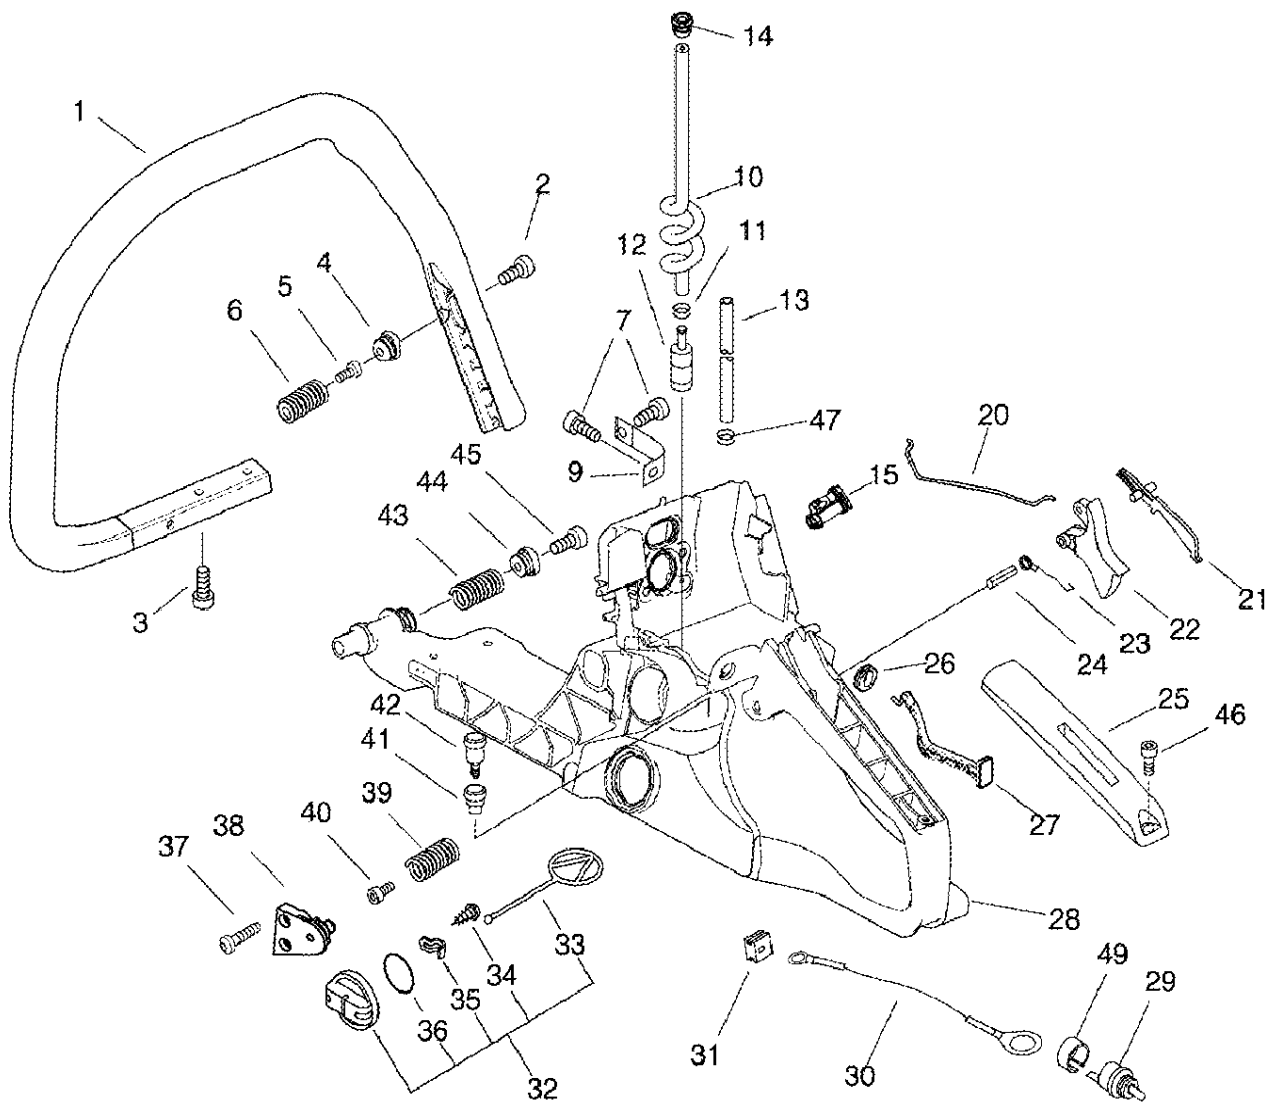

CYLINDER, CRANKCASE, PISTON

Key	Lv	Part no.	Part description	Quantity
37		132115-01461	GROMMET	1
39		P021-036670	FIXTURE, VALVE KIT M	1
41		900212-04014	SCREW 4*14	2
42		V804-000050	BOLT, TORX 4	6
43		A202-000210	BELLOWS, INTAKE	1
44		V376001780	SPACER	1

AIR CLEANER, CARBURETOR

AIR CLEANER, CARBURETOR

Key	Lv	Part no.	Part description	Quantity
1		V804-000030	BOLT, TORX 4	5
2		A301-000030	PLATE, MUFFLER	1
3		A313-001670	GUIDE, EXHAUST	1
4		A313-001041	GUIDE, EXHAUST	1
5		A310-000090	SCREEN, ARRESTOR	1
6		A300-001560	MUFFLER, EXHAUST	1
7		V104001770	GASKET, EXHAUST	1
8				1
9				1
20	+	A219-000060	SHUTTER, AIR	1
10		V805-000030	BOLT, TORX 5	2

MAGNETO, STARTER

MAGNETO, STARTER

Key	Lv	Part no.	Part description	Quantity
1		A427-000013	CAP, SPARK PLUG	1
2		A426-000010	TERMINAL, SPARKPLUG	1
3		A429-000040	COVER, CAP	1
4		A425-000000	SPARKPLUG	1
5		V475006660	TUBE	1
6		156110-04920	BUSHING	1
7		V485001091	LEAD	1
8		A411-001190	COIL, IGNITION	1
9		V805-000000	BOLT, TORX 5	2
10		A409-000360	ROTOR, MAGNETO	1
11		900515-00008	NUT, FLANGE 8	1

HANDLE

HANDLE

Key	Lv	Part no.	Part description	Quantity
1		C400-001040	HANDLE, FRONT	1
2		V806-000000	BOLT, TORX 6	1
3		V805-000010	BOLT, TORX 5	4
4		V456-000080	HOLDER, SPRING	1
5		V805-000000	BOLT, TORX 5	1
6		V450-000730	SPRING, COMPRESSION	1
7		V805-000000	BOLT, TORX 5	2
9		C617-000361	STOPPER	1
10		V471003080	PIPE	1
11		132013-09820	CLIP	1
12		131205-19831	STRAINER, FUEL	1