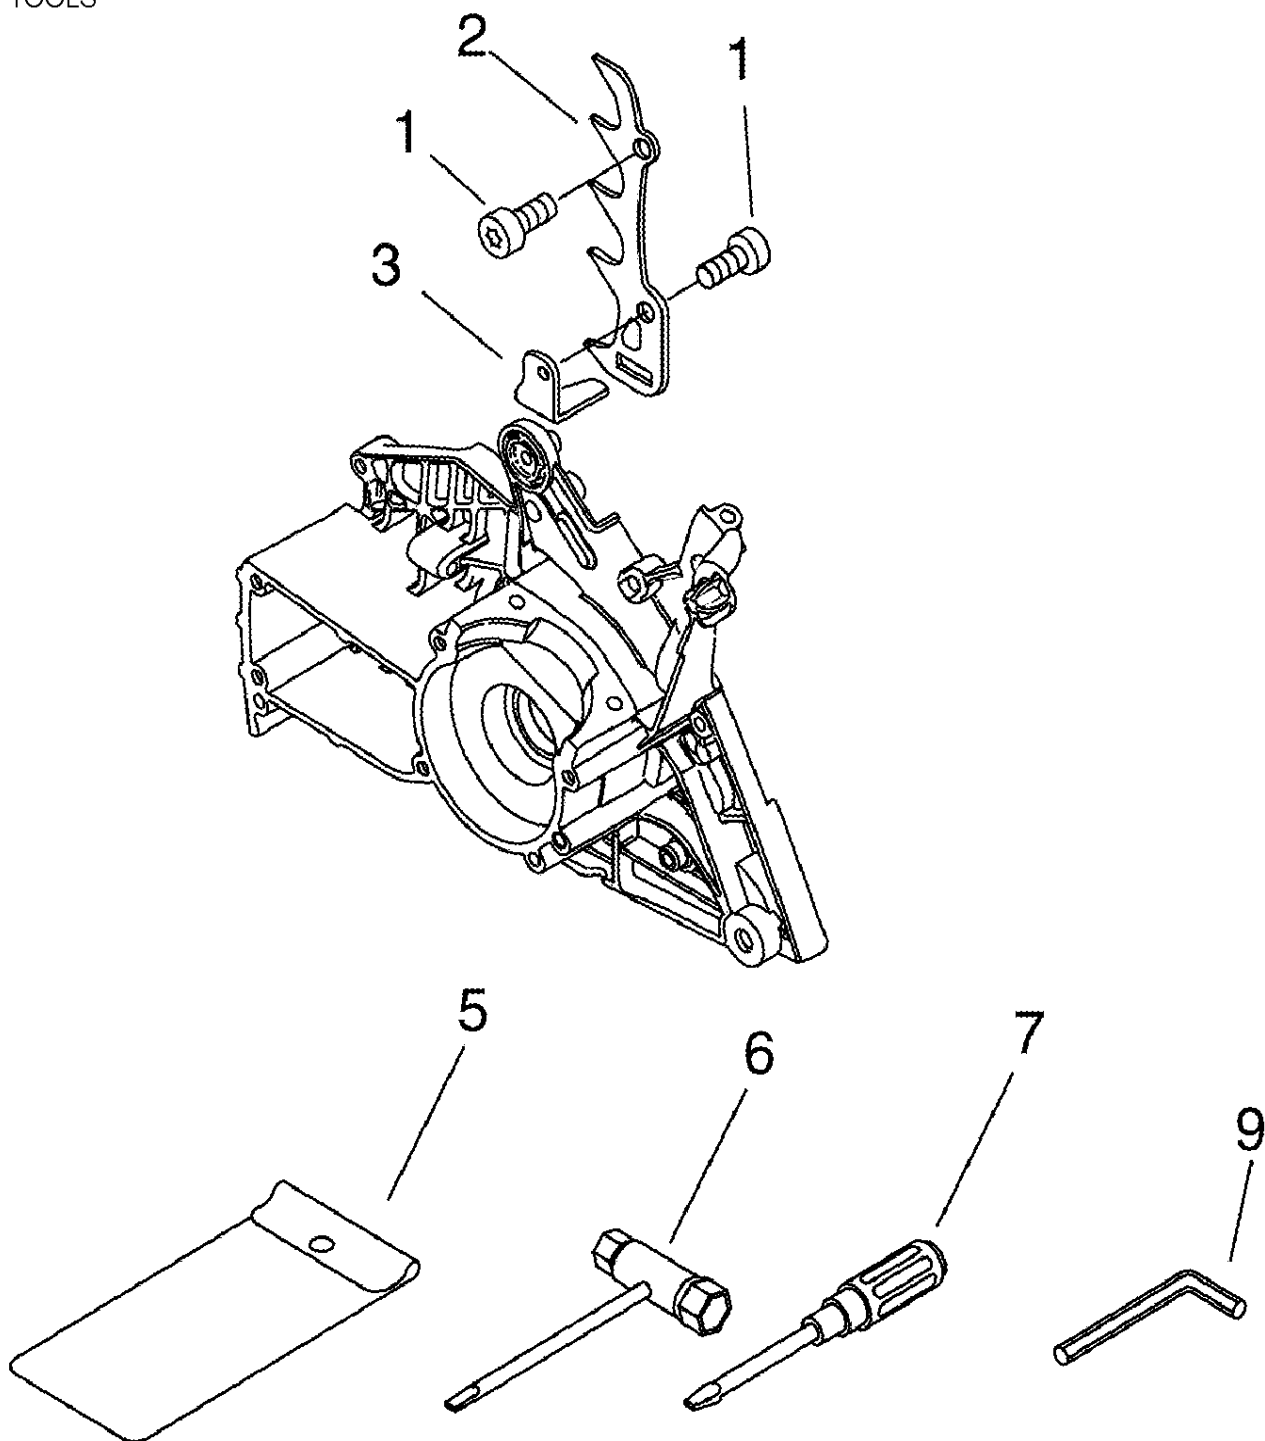

TOOLS

TOOLS

Key	Lv	Part no.	Part description	Quantity
1		V805-000000	BOLT, TORX 5	2
2		C304-000180	SPIKED	1
3		C310-000010	CATCHER, CHAIN	1
5		X698-000050	TOOL, CASE	1
6		X602-000080	TOOL, WRENCH	1
7		895812-03930	DRIVER, SCREW 50	1
9		X605-000050	TOOL, L WRENCH	1