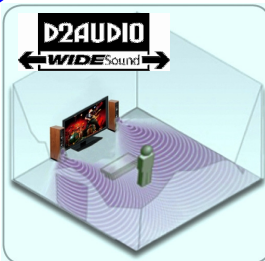

D2Audio DSP with three equalizer effects

EQ-WideSound

- Creates a wider sound stage than it actually is.
- Delivers a compelling and immersive audio experience