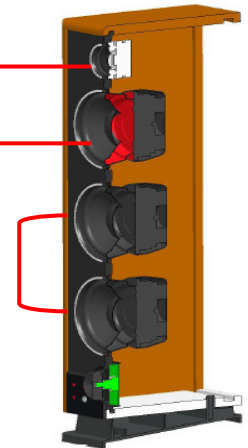

Up-grade sound enjoyment

Four acoustic-designed speakers units

High quality tweeter delivers crystal and clear treble sound.

Close frame speaker delivers accurate sound of middle frequency.

Open frame speakers deliver extended bass performance.

SP-HF2020

Digital 4-Way Hi-Fi Speakers

Wood cabinet provides excellent reflection sound

Designed for easy control

Six-key remote control

Coaxial and analog inputs

Features:

- Four Acoustic-designed speaker units deliver superior sound entertainment – a total of 60 watts RMS
- Professional D2Audio **Digital Sound Processor**
- Three optional equalizers: WideSound, DeepBass, AudioAlign
- Adjustable volume and digital-source selection key
- Piano black front panel and electroplated-copper ring
- Remote control included
- One digital coaxial input and two analog inputs
- Connect to TV/ DVD/Gaming device/PC easily