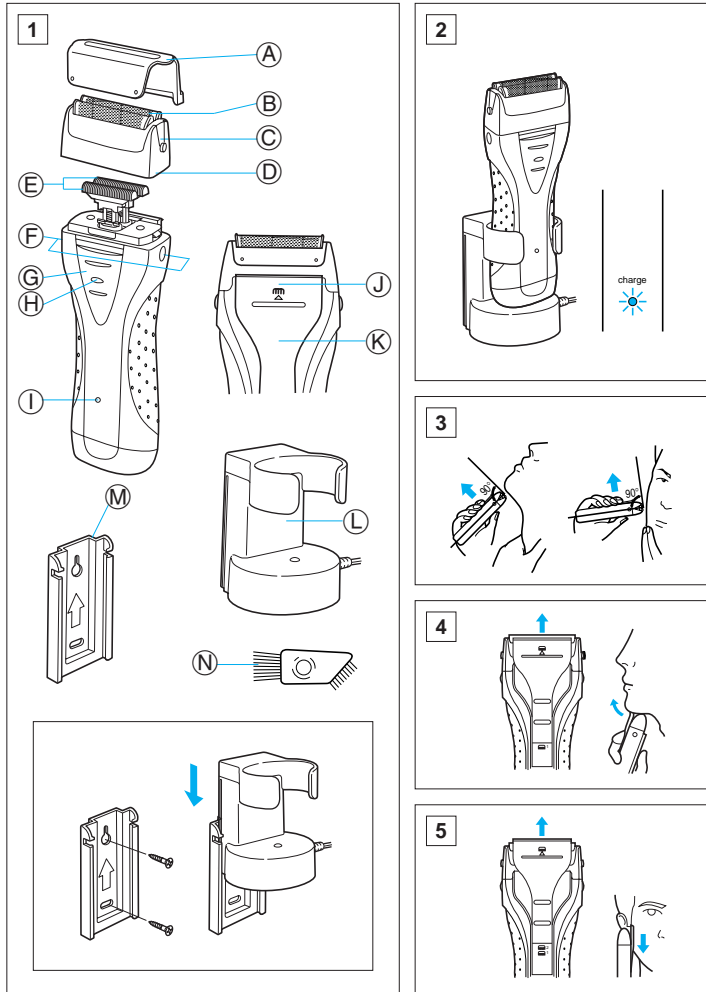

Panasonic[®]

Wet/Dry Rechargeable Shaver
Operating Instructions

Model No. ES4001

Matsushita Electric Works Wanbao (Guangzhou) Ltd.
Wanbao Base, Zhong Cun Pan Yu, GuangDong 511495, China

Before operating this unit, please read these instructions completely.