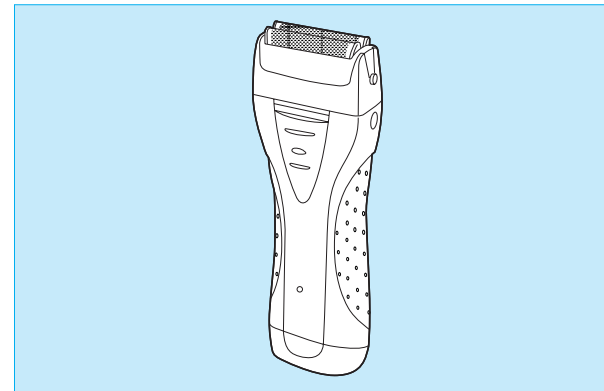

Panasonic[®]

Wet/Dry Rechargeable Shaver
Operating Instructions

Model No. ES4001

Matsushita Electric Works Wanbao (Guangzhou) Ltd.
Wanbao Base, Zhong Cun Pan Yu, GuangDong 511495, China

Before operating this unit, please read these instructions completely.