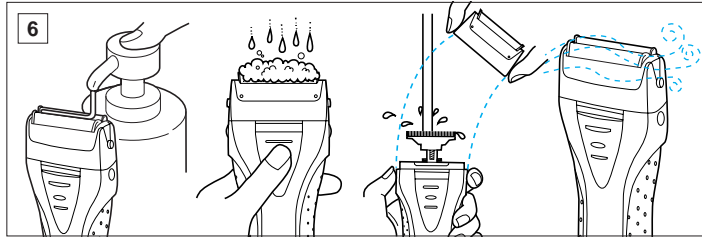

Panasonic[®]

Wet/Dry Rechargeable Shaver
Operating Instructions

Model No. ES4001

Matsushita Electric Works Wanbao (Guangzhou) Ltd.
Wanbao Base, Zhong Cun Pan Yu, GuangDong 511495, China

Before operating this unit, please read these instructions completely.