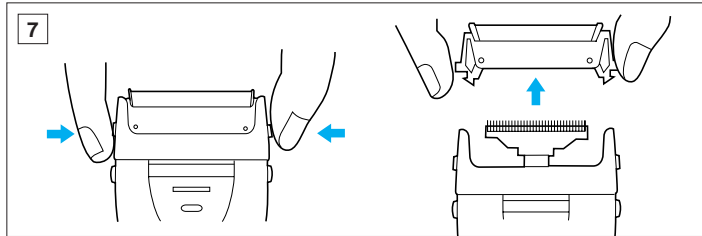

Panasonic[®]

Wet/Dry Rechargeable Shaver
Operating Instructions

Model No. ES4001

Matsushita Electric Works Wanbao (Guangzhou) Ltd.
Wanbao Base, Zhong Cun Pan Yu, GuangDong 511495, China

Before operating this unit, please read these instructions completely.