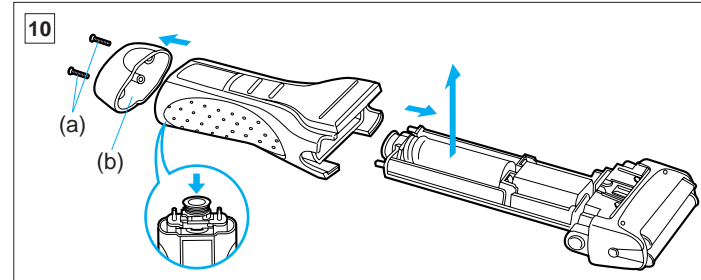

4

Index

ENGLISH	Page	5	SVENSKA	Sid	45
DEUTSCH	Seite	9	SUOMI	Sivu	49
FRANCAIS	Page	14	TÜRKÇE	Sayfa	53
ITALIANO	Pagina	18	POLSKI	Strona	57
NEDERLANDS	Pagina	22	ČESKY	Strana	62
ESPAÑOL	Pagina	27	MAGYAR	Oldal	66
DANSK	Side	32	ROMANA	Pagina	71
PORTUGÊS	Pagina	36	РУССКИЙ	Страница	76
NORSK	Side	41