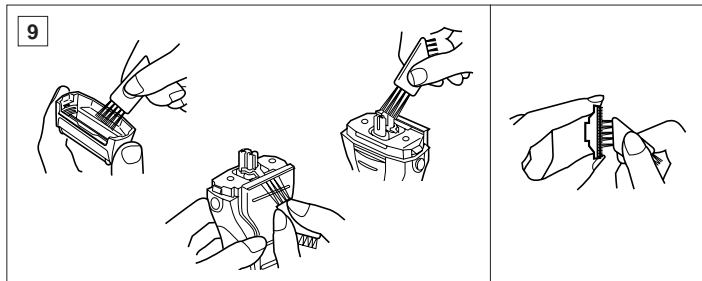

Panasonic[®]

Wet/Dry Rechargeable Shaver
Operating Instructions

Model No. ES4001

Matsushita Electric Works Wanbao (Guangzhou) Ltd.
Wanbao Base, Zhong Cun Pan Yu, GuangDong 511495, China

Before operating this unit, please read these instructions completely.