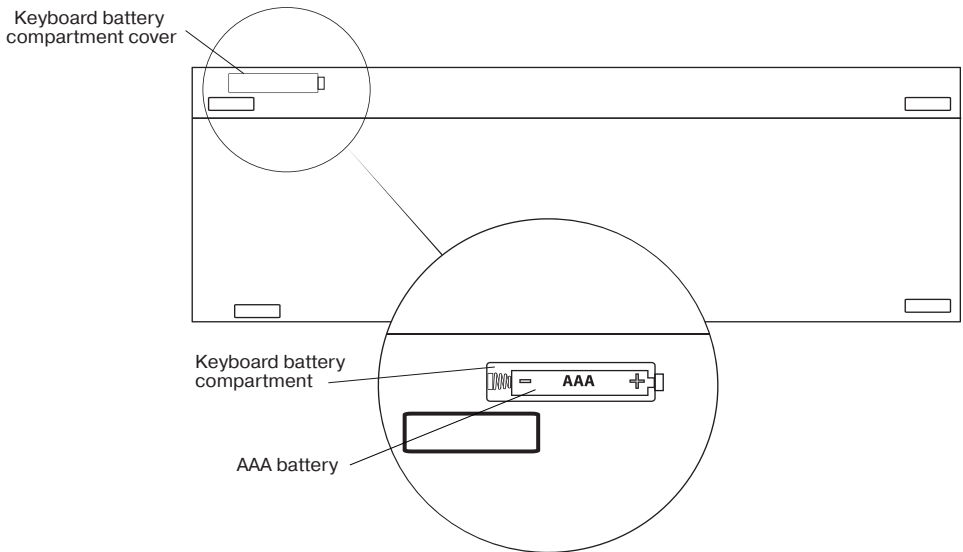

Fig. 1

CONNECTION

- Connect the 2.4 GHz USB nano receiver to a free USB port of your PC.
- Wireless connection of the keyboard with nanoreceiver is automatic.
- After completion of work the nanoreceiver can be left in USB port.
- If wireless connection with the nanoreceiver is missed, it is necessary to establish a connection once again by pressing “ESC” and “+” keys simultaneously.

Notes:

- ***If battery runs down, there are “lapses” in operation of the keyboard and the low battery power indicator lights up. In such a case replace the battery with a new one.***
- ***If there is a long pause in operation of the keyboard, it enters the Sleep mode. To enter the operation mode just press any button.***